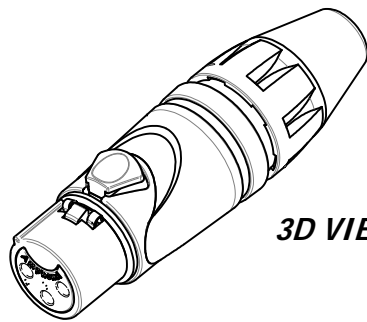

PART NUMBER BREAKDOWN

AX3FB1-AU BULK

<p>SERIES PREFIX AX3F = 3 SOCKET FEMALE AX4F = 4 SOCKET FEMALE AX5F = 5 SOCKET FEMALE</p>
<p>SHELL FINISH BLANK = NICKEL PLATED B = BLACK</p>
<p>SLEEVE COLOR BLANK = BLACK 1 = BROWN 2 = RED 3 = ORANGE 4 = YELLOW 5 = GREEN 6 = BLUE 7 = VIOLET 8 = GREY 9 = WHITE C = CLEAR</p>
<p>CONTACT PLATING BLANK = STANDARD AU = GOLD PLATE</p>
<p>PACKAGING BLANK = INDIVIDUAL BAGS BULK = BULK PACKED</p>

EXPLODED VIEW

3D VIEW

<p>UNLESS OTHERWISE SPECIFIED TOLERANCE TO BE</p> <table border="1"> <thead> <tr> <th>LINEAR</th> <th>ANGULAR</th> </tr> </thead> <tbody> <tr> <td>X ± 0.5</td> <td>X° ± 1</td> </tr> <tr> <td>X.X ± 0.1</td> <td>X.X° ± 30'</td> </tr> <tr> <td>X.XX ± 0.05</td> <td>X.XX° ± 15'</td> </tr> </tbody> </table>		LINEAR	ANGULAR	X ± 0.5	X° ± 1	X.X ± 0.1	X.X° ± 30'	X.XX ± 0.05	X.XX° ± 15'	<p>THIS DOCUMENT IS THE PROPERTY OF AMPHENOL AUSTRALIA PTY. LTD. NO PART THEREOF MAY BE REPRODUCED AND USED WITHOUT THE PRIOR WRITTEN CONSENT OF THE OWNER</p>		<p>Amphenol Amphenol Australia Pty.Ltd, 2 Fiveways Blvd, Keysborough, VIC 3173</p>	
LINEAR	ANGULAR												
X ± 0.5	X° ± 1												
X.X ± 0.1	X.X° ± 30'												
X.XX ± 0.05	X.XX° ± 15'												
<p>BREAK ALL SHARP EDGES AND REMOVE ALL BURRS</p>		<p>MATERIAL: SEE COMPONENTS</p>		<p>DRN: T.N DATE: 25/06/08 CKD: P.M DATE: 22/12/08</p>									
<p>DO NOT SCALE</p>		<p>FINISH:</p>		<p>APP'D: P.M DATE: 22/12/08</p>									
<p>DIMENSIONS IN MILLIMETRES</p>		<p>THIRD ANGLE PROJECTION</p>		<p>SCALE: 1:1 SIZE: A4</p>									
<p>TITLE: XLR FEMALE PLUG AX SERIES CUSTOMER DRAWING</p>				<p>PART No: SEE P/No BREAKDOWN</p>									
<p>DRAWING NO. 55010535-000-2</p>				<p>SHEET 2/2</p>									
<p>CAD FILE: 5501535000210</p>													