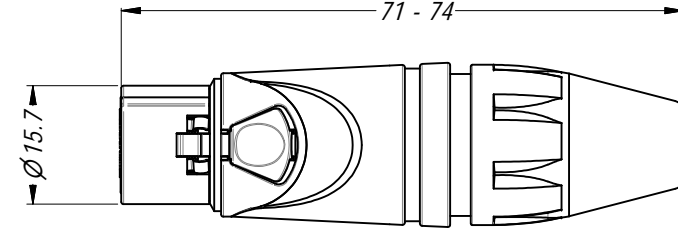

PART NUMBER BREAKDOWN

AX3FB1-AU BULK

<p>SERIES PREFIX AX3F = 3 SOCKET FEMALE AX4F = 4 SOCKET FEMALE AX5F = 5 SOCKET FEMALE</p>
<p>SHELL FINISH BLANK = NICKEL PLATED B = BLACK</p>
<p>SLEEVE COLOR BLANK = BLACK 1 = BROWN 2 = RED 3 = ORANGE 4 = YELLOW 5 = GREEN 6 = BLUE 7 = VIOLET 8 = GREY 9 = WHITE C = CLEAR</p>
<p>CONTACT PLATING BLANK = STANDARD AU = GOLD PLATE</p>
<p>PACKAGING BLANK = INDIVIDUAL BAGS BULK = BULK PACKED</p>

EXPLODED VIEW

3D VIEW

<p>UNLESS OTHERWISE SPECIFIED TOLERANCE TO BE</p> <table border="1"> <thead> <tr> <th>LINEAR</th> <th>ANGULAR</th> </tr> </thead> <tbody> <tr> <td>X ± 0.5</td> <td>X° ± 1</td> </tr> <tr> <td>X.X ± 0.1</td> <td>X.X° ± 30'</td> </tr> <tr> <td>X.XX ± 0.05</td> <td>X.XX° ± 15'</td> </tr> </tbody> </table>		LINEAR	ANGULAR	X ± 0.5	X° ± 1	X.X ± 0.1	X.X° ± 30'	X.XX ± 0.05	X.XX° ± 15'	<p>THIS DOCUMENT IS THE PROPERTY OF AMPHENOL AUSTRALIA PTY. LTD. NO PART THEREOF MAY BE REPRODUCED AND USED WITHOUT THE PRIOR WRITTEN CONSENT OF THE OWNER</p>		<p>Amphenol Amphenol Australia Pty.Ltd, 2 Fiveways Blvd, Keysborough, VIC 3173</p>	
LINEAR	ANGULAR												
X ± 0.5	X° ± 1												
X.X ± 0.1	X.X° ± 30'												
X.XX ± 0.05	X.XX° ± 15'												
<p>BREAK ALL SHARP EDGES AND REMOVE ALL BURRS</p>		<p>MATERIAL: SEE COMPONENTS</p>		<p>DRN: T.N DATE: 25/06/08 CKD: P.M DATE: 22/12/08</p>									
<p>DO NOT SCALE</p>		<p>FINISH:</p>		<p>APP'D: P.M DATE: 22/12/08</p>									
<p>DIMENSIONS IN MILLIMETRES</p>		<p>THIRD ANGLE PROJECTION</p>		<p>SCALE: 1:1 SIZE: A4</p>									
<p>TITLE: XLR FEMALE PLUG AX SERIES CUSTOMER DRAWING</p>				<p>PART No: SEE P/No BREAKDOWN</p>									
<p>DRAWING NO. 55010535-000-2</p>				<p>SHEET 2/2</p>									
<p>CAD FILE: 5501535000210</p>													