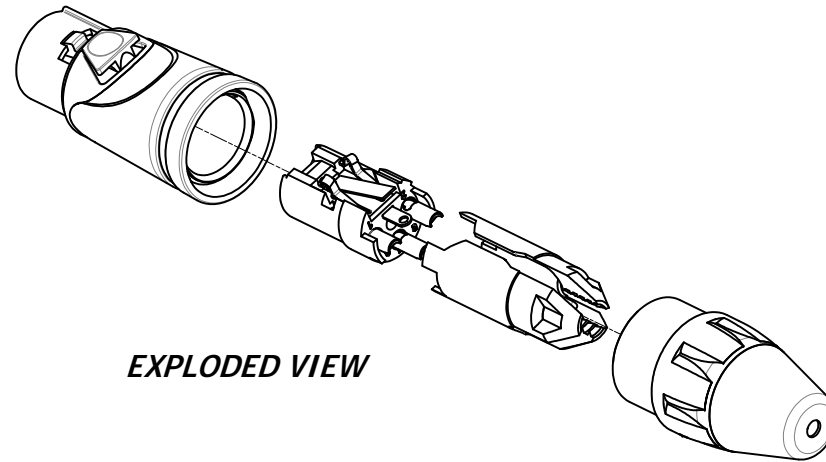

PART NUMBER BREAKDOWN

AX3FB1-AU BULK

<p>SERIES PREFIX AX3F = 3 SOCKET FEMALE AX4F = 4 SOCKET FEMALE AX5F = 5 SOCKET FEMALE</p>
<p>SHELL FINISH BLANK = NICKEL PLATED B = BLACK</p>
<p>SLEEVE COLOR BLANK = BLACK 1 = BROWN 2 = RED 3 = ORANGE 4 = YELLOW 5 = GREEN 6 = BLUE 7 = VIOLET 8 = GREY 9 = WHITE C = CLEAR</p>
<p>CONTACT PLATING BLANK = STANDARD AU = GOLD PLATE</p>
<p>PACKAGING BLANK = INDIVIDUAL BAGS BULK = BULK PACKED</p>

EXPLODED VIEW

3D VIEW

<p>UNLESS OTHERWISE SPECIFIED TOLERANCE TO BE</p> <table border="1"> <thead> <tr> <th>LINEAR</th> <th>ANGULAR</th> </tr> </thead> <tbody> <tr> <td>X ± 0.5</td> <td>X° ± 1</td> </tr> <tr> <td>X.X ± 0.1</td> <td>X.X° ± 30'</td> </tr> <tr> <td>X.XX ± 0.05</td> <td>X.XX° ± 15'</td> </tr> </tbody> </table>		LINEAR	ANGULAR	X ± 0.5	X° ± 1	X.X ± 0.1	X.X° ± 30'	X.XX ± 0.05	X.XX° ± 15'	<p>THIS DOCUMENT IS THE PROPERTY OF AMPHENOL AUSTRALIA PTY. LTD. NO PART THEREOF MAY BE REPRODUCED AND USED WITHOUT THE PRIOR WRITTEN CONSENT OF THE OWNER</p>		<p>Amphenol Amphenol Australia Pty.Ltd, 2 Fiveways Blvd, Keysborough, VIC 3173</p>	
LINEAR	ANGULAR												
X ± 0.5	X° ± 1												
X.X ± 0.1	X.X° ± 30'												
X.XX ± 0.05	X.XX° ± 15'												
<p>BREAK ALL SHARP EDGES AND REMOVE ALL BURRS</p>		<p>MATERIAL: SEE COMPONENTS</p>		<p>DRN: T.N DATE: 25/06/08 CKD: P.M DATE: 22/12/08</p>									
<p>DO NOT SCALE</p>		<p>FINISH:</p>		<p>APP'D: P.M DATE: 22/12/08</p>									
<p>DIMENSIONS IN MILLIMETRES</p>		<p>THIRD ANGLE PROJECTION</p>		<p>SCALE: 1:1 SIZE: A4</p>									
<p>TITLE: XLR FEMALE PLUG AX SERIES CUSTOMER DRAWING</p>				<p>PART No: SEE P/No BREAKDOWN</p>									
<p>DRAWING NO. 55010535-000-2</p>				<p>SHEET 2/2</p>									
<p>CAD FILE: 5501535000210</p>													