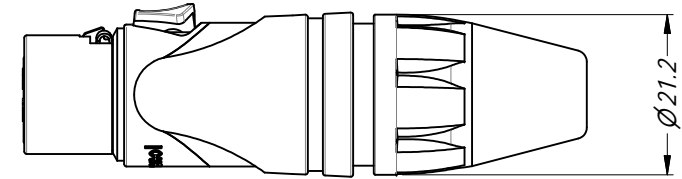

PART NUMBER BREAKDOWN

AX3FB1-AU BULK

<p>SERIES PREFIX AX3F = 3 SOCKET FEMALE AX4F = 4 SOCKET FEMALE AX5F = 5 SOCKET FEMALE</p>
<p>SHELL FINISH BLANK = NICKEL PLATED B = BLACK</p>
<p>SLEEVE COLOR BLANK = BLACK 1 = BROWN 2 = RED 3 = ORANGE 4 = YELLOW 5 = GREEN 6 = BLUE 7 = VIOLET 8 = GREY 9 = WHITE C = CLEAR</p>
<p>CONTACT PLATING BLANK = STANDARD AU = GOLD PLATE</p>
<p>PACKAGING BLANK = INDIVIDUAL BAGS BULK = BULK PACKED</p>

EXPLODED VIEW

3D VIEW

<p>UNLESS OTHERWISE SPECIFIED TOLERANCE TO BE</p> <table border="1"> <thead> <tr> <th>LINEAR</th> <th>ANGULAR</th> </tr> </thead> <tbody> <tr> <td>X ± 0.5</td> <td>X° ± 1</td> </tr> <tr> <td>X.X ± 0.1</td> <td>X.X° ± 30'</td> </tr> <tr> <td>X.XX ± 0.05</td> <td>X.XX° ± 15'</td> </tr> </tbody> </table>		LINEAR	ANGULAR	X ± 0.5	X° ± 1	X.X ± 0.1	X.X° ± 30'	X.XX ± 0.05	X.XX° ± 15'	<p>THIS DOCUMENT IS THE PROPERTY OF AMPHENOL AUSTRALIA PTY. LTD. NO PART THEREOF MAY BE REPRODUCED AND USED WITHOUT THE PRIOR WRITTEN CONSENT OF THE OWNER</p>		<p>Amphenol Amphenol Australia Pty.Ltd, 2 Fiveways Blvd, Keysborough, VIC 3173</p>	
LINEAR	ANGULAR												
X ± 0.5	X° ± 1												
X.X ± 0.1	X.X° ± 30'												
X.XX ± 0.05	X.XX° ± 15'												
<p>BREAK ALL SHARP EDGES AND REMOVE ALL BURRS</p>		<p>MATERIAL: SEE COMPONENTS</p>		<p>DRN: T.N DATE: 25/06/08 CKD: P.M DATE: 22/12/08</p>									
<p>DO NOT SCALE</p>		<p>FINISH:</p>		<p>APP'D: P.M DATE: 22/12/08</p>									
<p>DIMENSIONS IN MILLIMETRES</p>		<p>THIRD ANGLE PROJECTION</p>		<p>SCALE: 1:1 SIZE: A4</p>									
<p>TITLE: XLR FEMALE PLUG AX SERIES CUSTOMER DRAWING</p>				<p>PART No: SEE P/No BREAKDOWN</p>									
<p>DRAWING NO. 55010535-000-2</p>				<p>SHEET 2/2</p>									
<p>CAD FILE: 5501535000210</p>													