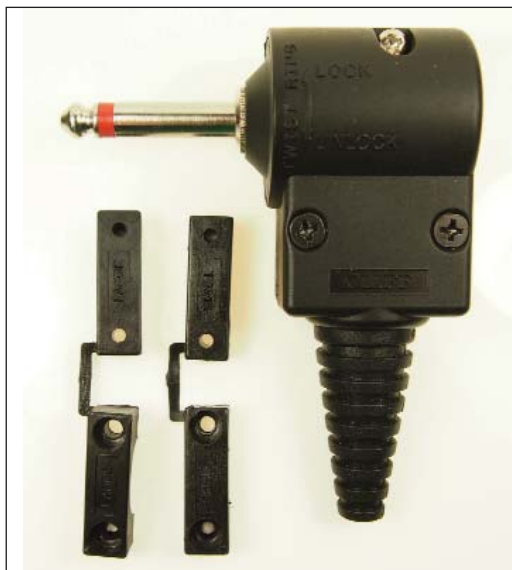

CLIFF

CLIFFCON™ JUMBOJACK

Cliffcon™ Jumbojack offers a solution to the problem of connecting large section cables to conventional ¼" jack plugs.

There are applications in professional sound installations, where it is necessary to link equipment with low resistance cables. Such cables tend to have large cross section conductors, and can have diameters up to 15mm. Connecting such cables to conventional jack plugs is difficult, due to the mismatch of size.

Cliffcon™ Jumbojack addresses this problem. It allows large diameter cable to be connected to conventional ¼" jack plug contacts, and has large / secure screw type cable clamps, to keep the cable in place. The cable grommet is useable up to Ø12.5mm. For Ø15mm, discard the grommet.

Mono Straight Type - CL2075

Stereo Straight Type - CL2075S

Mono 90° Type - CL2076

Stereo 90° Type - CL2076S

For further information, contact: sales@cliffuk.co.uk

Cliff Electronic Components Limited,

76 Holmethorpe Avenue, Holmethorpe Ind. Estate,
Redhill, Surrey RH1 2PF U.K.