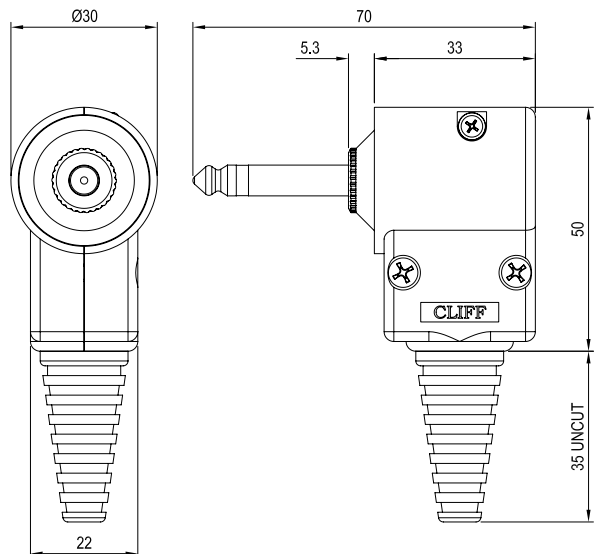

CLIFF

CLIFFCON™ JUMBOJACK

Cliffcon™ Jumbojack offers a solution to the problem of connecting large section cables to conventional ¼" jack plugs.

There are applications in professional sound installations, where it is necessary to link equipment with low resistance cables. Such cables tend to have large cross section conductors, and can have diameters up to 15mm. Connecting such cables to conventional jack plugs is difficult, due to the mismatch of size.

Cliffcon™ Jumbojack addresses this problem. It allows large diameter cable to be connected to conventional ¼" jack plug contacts, and has large / secure screw type cable clamps, to keep the cable in place. The cable grommet is useable up to Ø12.5mm. For Ø15mm, discard the grommet.

Mono Straight Type - CL2075

Stereo Straight Type - CL2075S

Mono 90° Type - CL2076

Stereo 90° Type - CL2076S

For further information, contact: sales@cliffuk.co.uk

Cliff Electronic Components Limited,

76 Holmethorpe Avenue, Holmethorpe Ind. Estate,
Redhill, Surrey RH1 2PF U.K.