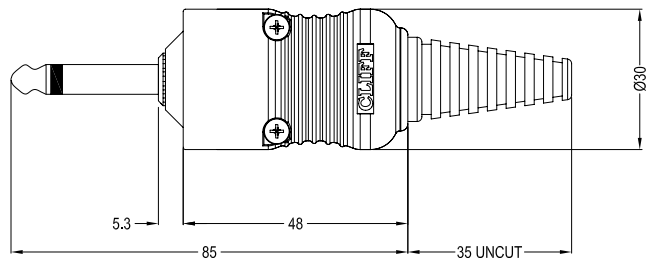

CLIFF

CLIFFCON™ JUMBOJACK

Cliffcon™ Jumbojack offers a solution to the problem of connecting large section cables to conventional ¼" jack plugs.

There are applications in professional sound installations, where it is necessary to link equipment with low resistance cables. Such cables tend to have large cross section conductors, and can have diameters up to 15mm. Connecting such cables to conventional jack plugs is difficult, due to the mismatch of size.

Cliffcon™ Jumbojack addresses this problem. It allows large diameter cable to be connected to conventional ¼" jack plug contacts, and has large / secure screw type cable clamps, to keep the cable in place. The cable grommet is useable up to Ø12.5mm. For Ø15mm, discard the grommet.

Mono Straight Type - CL2075

Stereo Straight Type - CL2075S

Mono 90° Type - CL2076

Stereo 90° Type - CL2076S

For further information, contact: sales@cliffuk.co.uk

Cliff Electronic Components Limited,

76 Holmethorpe Avenue, Holmethorpe Ind. Estate,
Redhill, Surrey RH1 2PF U.K.