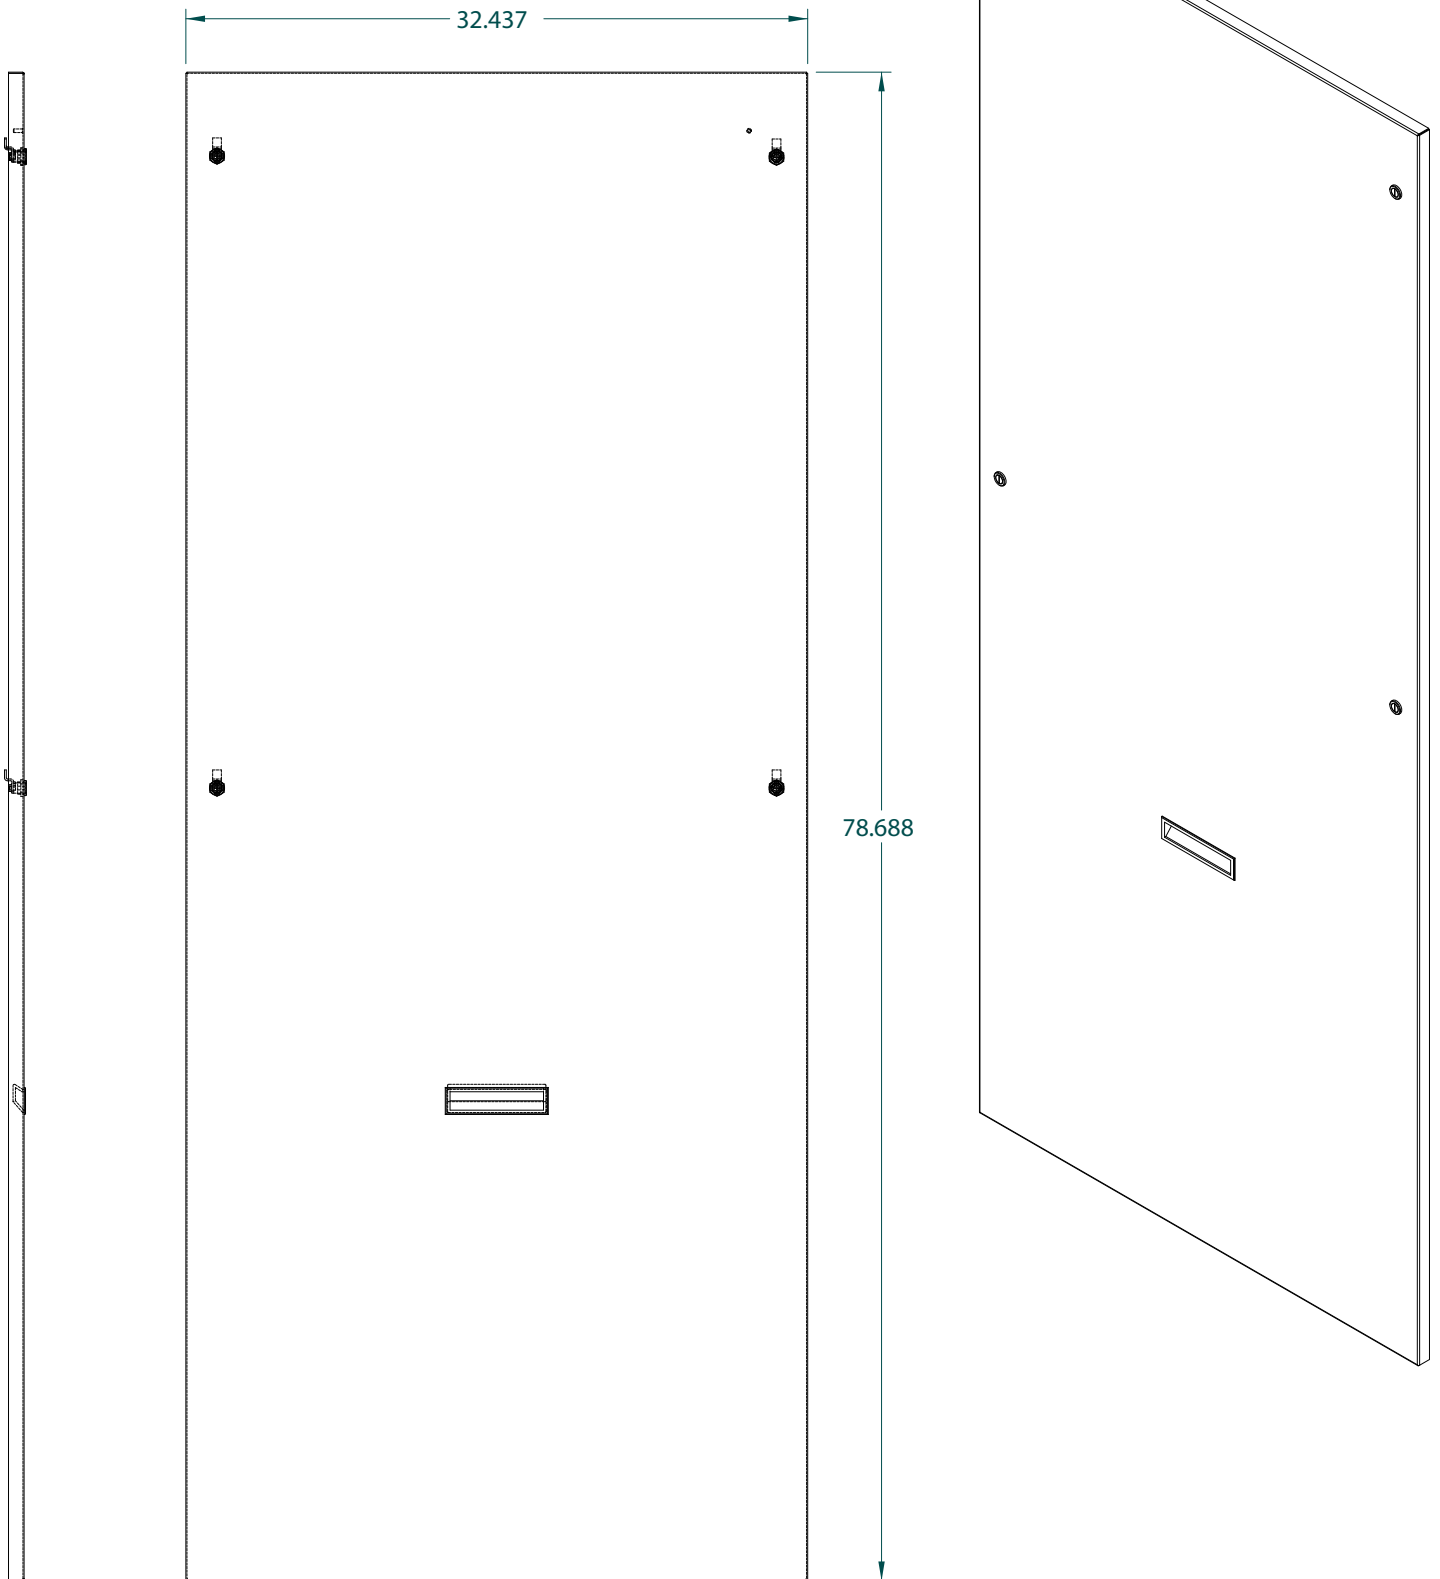

"Contempra 2" Rack Frame Side Panels

Features:

-  **Sold in pairs**
- Constructed of 16 gauge steel
- Panels fit flush with frame
- Features quick release quarter turn cam fasteners (4 per side) with internal latching provision
- Finished in a rugged, textured powder paint
- For higher security, quarter turn fasteners can be replaced with key locking versions (see below). Order part number **CSPQTRL**

Order part number **CSPQTRL**

Kit contains 4 quarter turn locks and 8 keys.
Good for 1 rack (ie...2 locks per side panel)

Assembly
Instructions

PART No. CSP7836

Side Panels (C2 Series)

SIDE PANELS

FEATURES

- Sold in pairs
- Constructed of 16 gauge steel
- Panels fit flush with frame
- Designed for easy removal and installation
- Features quick release 1/4 turn cam fasteners (4 per side) with internal latching provision
- Two pins on the bottom of the frame allow for easy alignment & installation
- Finished in a rugged textured powder paint