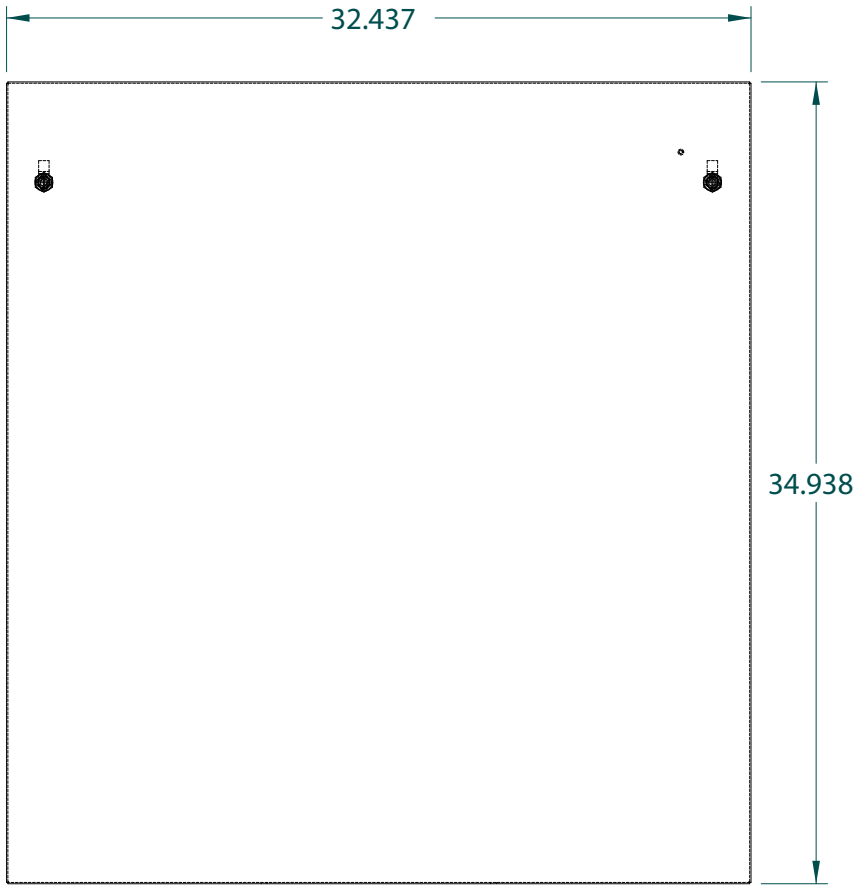

For higher security, the quarter turn fasteners on the side panels can be replaced with this key locking version.

Order part number **CSPQTRL**

Kit contains 4 quarter turn locks and 8 keys.
Good for 1 rack (ie...2 locks per side panel)

Assembly
Instructions

PART No. CSP3536

Side Panels (C2 Series)

SIDE PANELS

FEATURES

- Sold in pairs
- Constructed of 16 gauge steel
- Panels fit flush with frame
- Designed for easy removal and installation
- Features quick release 1/4 turn cam fasteners (4 per side) with internal latching provision
- Two pins on the bottom of the frame allow for easy alignment & installation
- Finished in a rugged textured powder paint