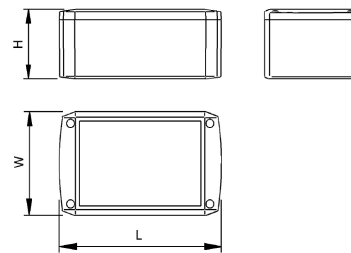

SPECIFICATION

Materials	Lid & base high impact ABS-UL94-V0
Operating temperature	Resistant to temperatures up to 85°C
Protection class	IP54
Standard colours	Light grey similar to RAL 7035
Standard unit includes:	Lid and Base 4 x M3 machine screws

LIGHT GREY	LENGTH	WIDTH	HEIGHT
CSACST001	90mm	50mm	35mm
CSACST002	110mm	60mm	40mm
CSACST003	125mm	75mm	50mm
CSACST004	155mm	95mm	60mm
CSACST005	190mm	115mm	75mm
CSACST006	220mm	140mm	90mm

1102 Transparent Lid

LIGHT GREY	LENGTH	WIDTH	HEIGHT
CSACTT001	90mm	50mm	35mm
CSACTT002	110mm	60mm	40mm
CSACTT003	125mm	75mm	50mm
CSACTT004	155mm	95mm	60mm
CSACTT005	190mm	115mm	75mm
CSACTT006	220mm	140mm	90mm