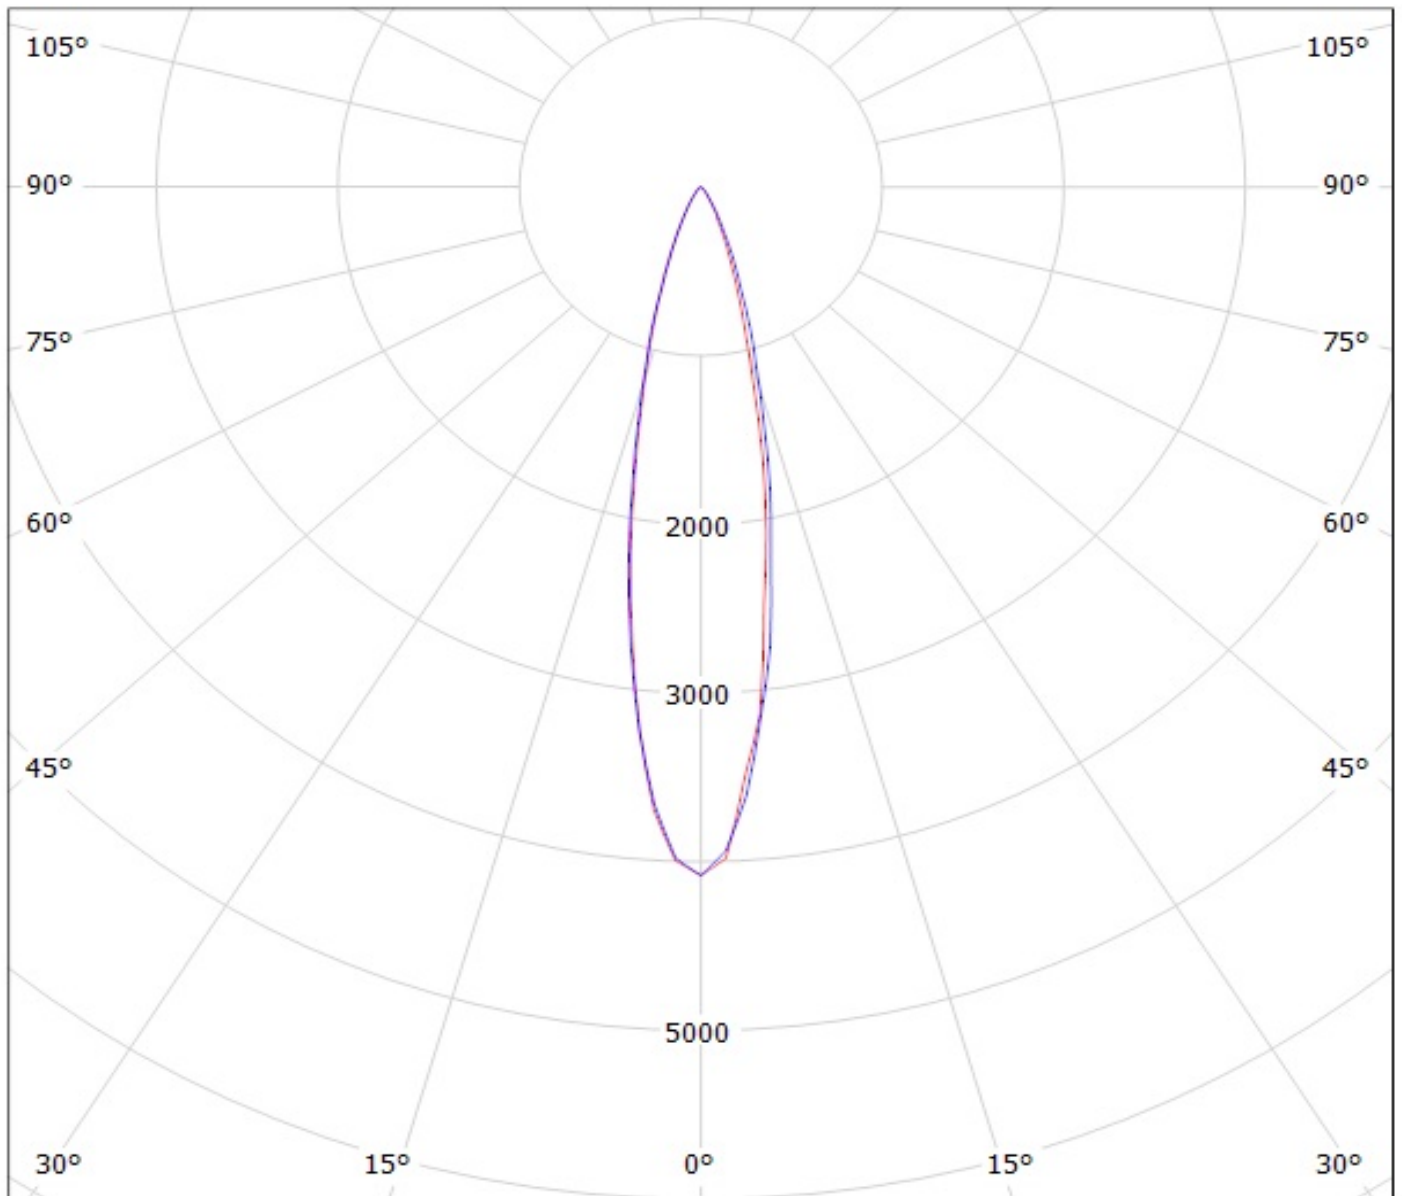

Luminaire: Ledil Oy C11714_ANNA-40-5-M-757 (Nichia 757 161lm @ 100mA) LOR=90%
Lamps: 1 x Nichia 757 161lm @ 100mA

cd/klm

— C0 - C180

— C90 - C270