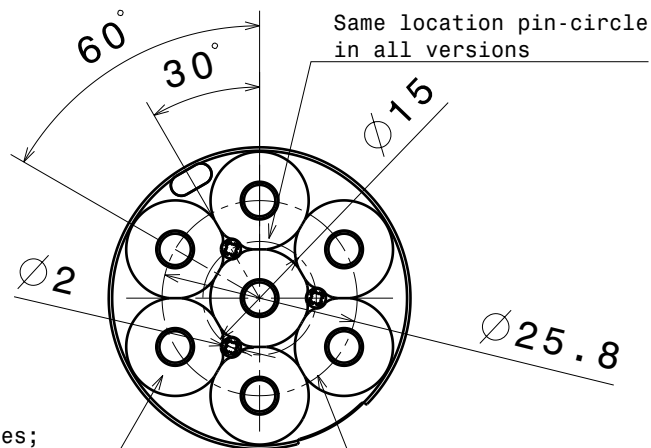

**Ordering number** C11714_ANNA-40-5-M

| | | | |
|-----------------|------------|-------------|------------|
| Family | Anna-40-5 | FWHM | 20 degrees |
| Type | Lens array | Efficiency | 90 % |
| LED | NF2x757A | cd/lm | 4.080 |
| Color | Clear | Gerber File | Available |
| Diameter | 40 mm | | |
| Height | 10.7 mm | | |
| Style | Round | | |
| Optic Material | PMMA | | |
| Holder Material | - | | |
| Fastening | Pin, glue | | |
| Status | Ready | | |

Same location pin-circle in all versions

Number of cones varies; 3, 4, 5, 6 and 7pcs on bottom side depending the version.

Same led-circle in all versions

This drawing is our property. It can't be reproduced or communicated without our written agreement.

DRAWING NUMBER
Anna-40

REV
4

DESIGNED BY
hh

DATE
30.07.2010

SCALE 1:1

WEIGHT (g)

SHEET 1/1

D