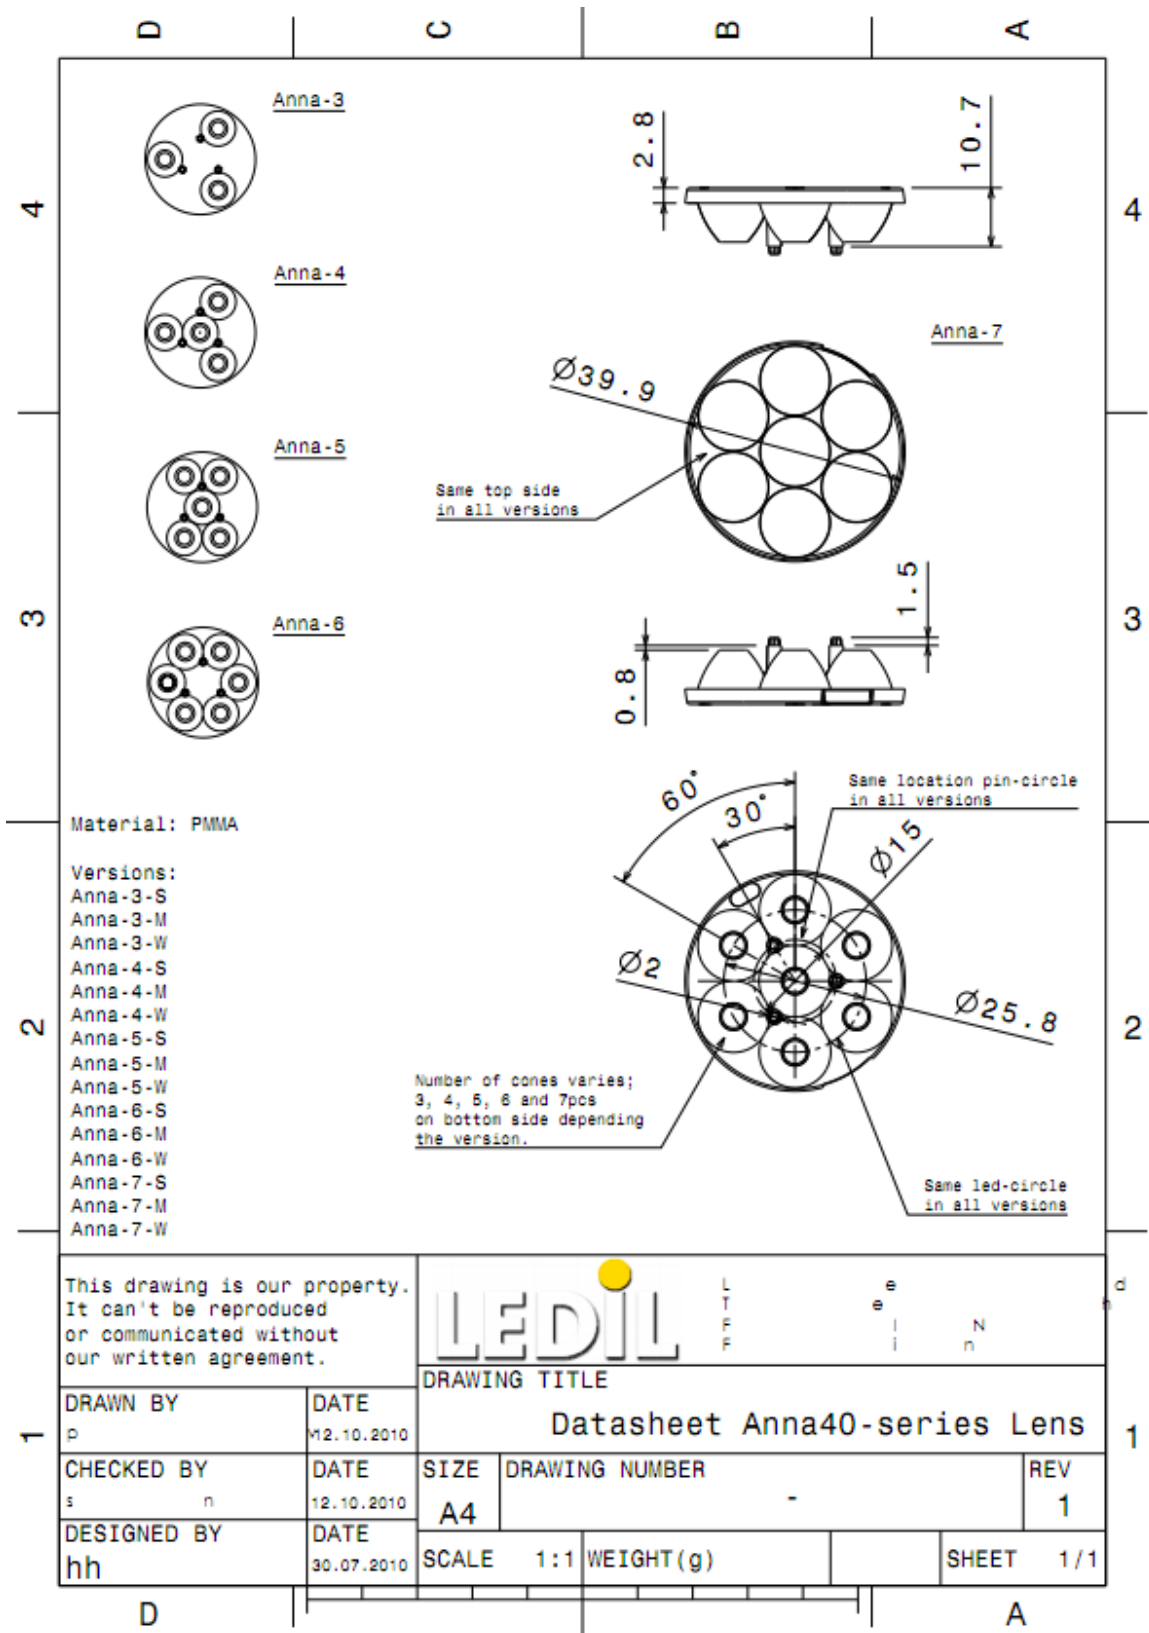

DRAWINGS

© Ledil Oy – Subject to change without prior notice