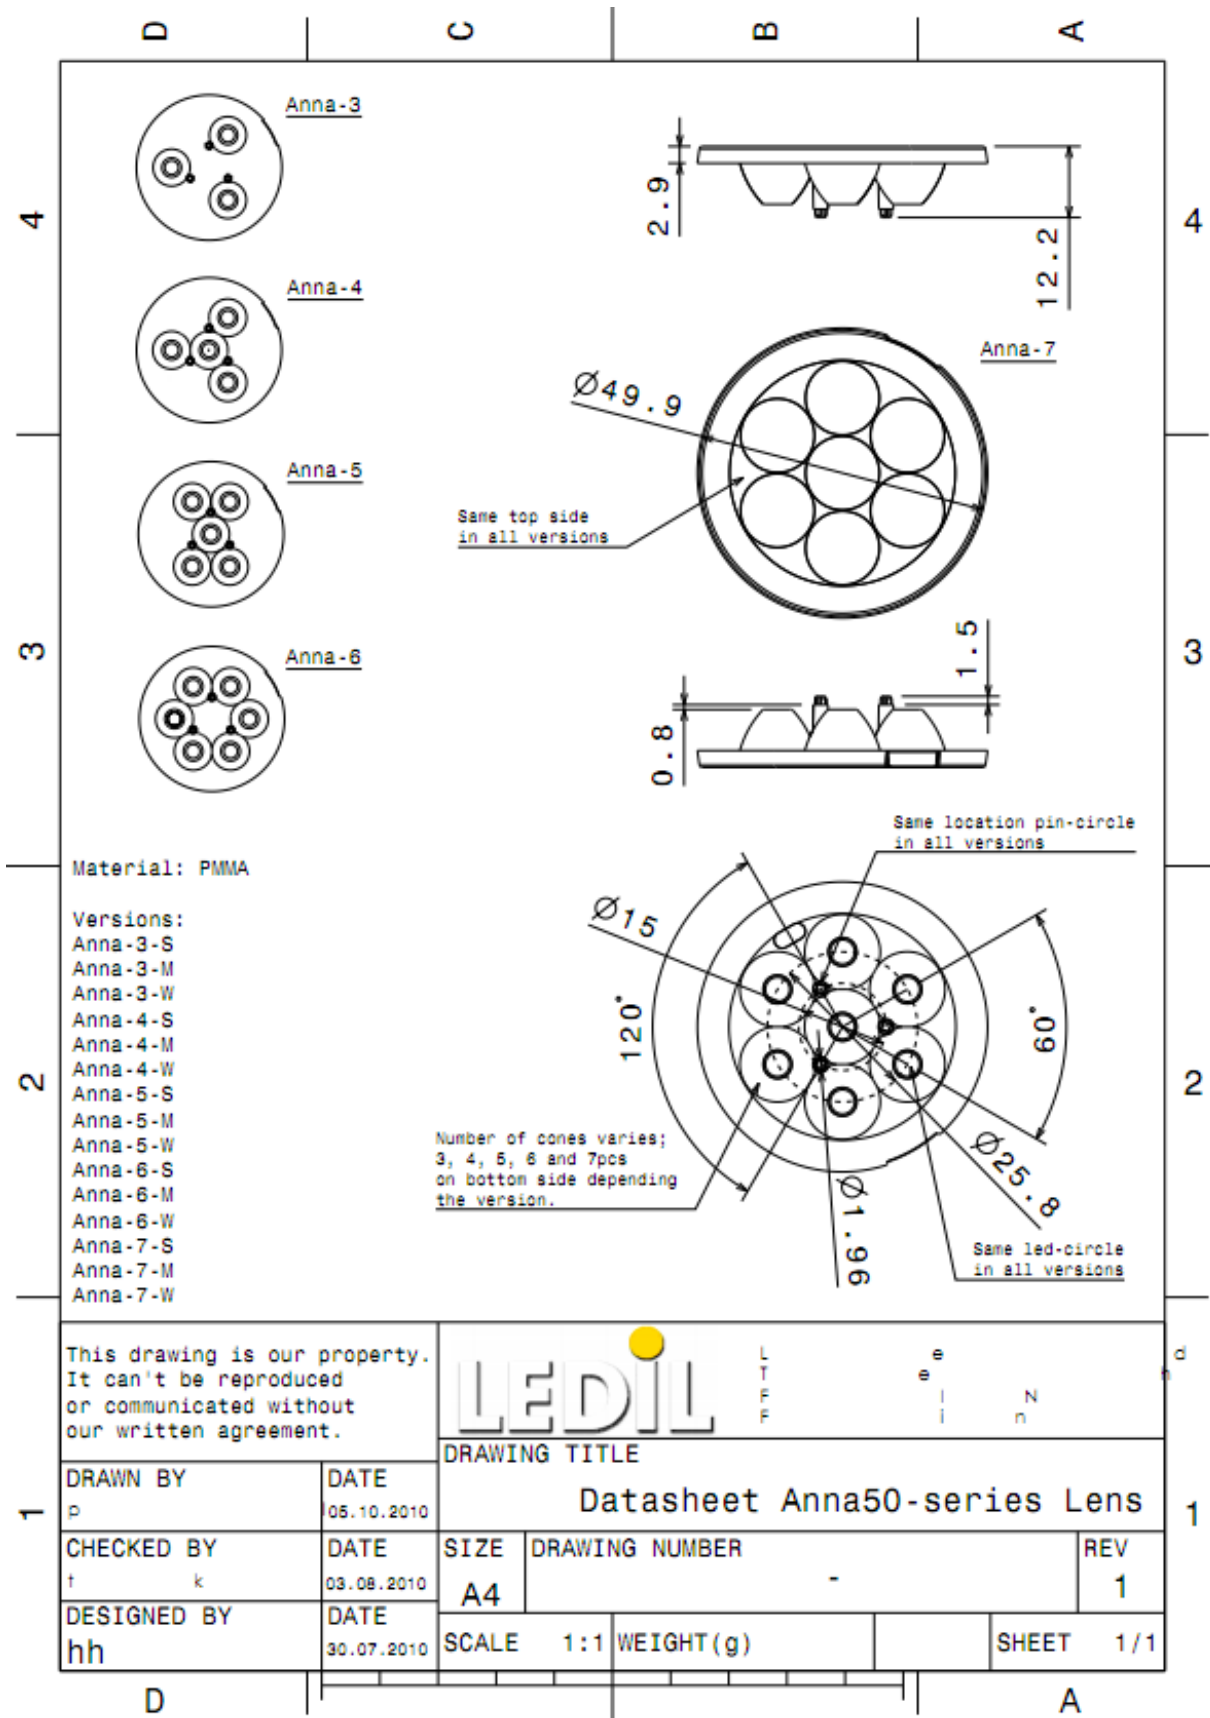

© Ledil Oy – Subject to change without prior notice