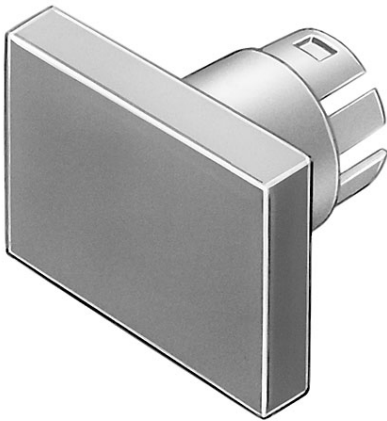

### 22-903.5 - Lens plastic

*Attention: The preview is based on a sample product. This can differ from your current configuration.*

### Other Attributes

Weight	0.003 kg
Dimension	17 x 25.5 mm

### Operating-/Indication part

Lens optics	transparent
Lens colour	green
Lens material	Plastic
Lens profile	flat
Lens illumination	illuminative