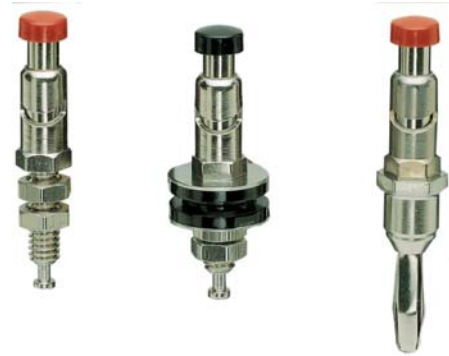

### FEATURES

- Quick Connect/Disconnect
- Only 7/8" Above Board Height
- Standard, Insulated, or Banana Plug Styles
- High Temperature Spring Style
- Color-Coded Caps with Optional Additional Colors

### DESCRIPTION

Press button and put lead in slot and release. Spring pressure assures firm, positive contact.