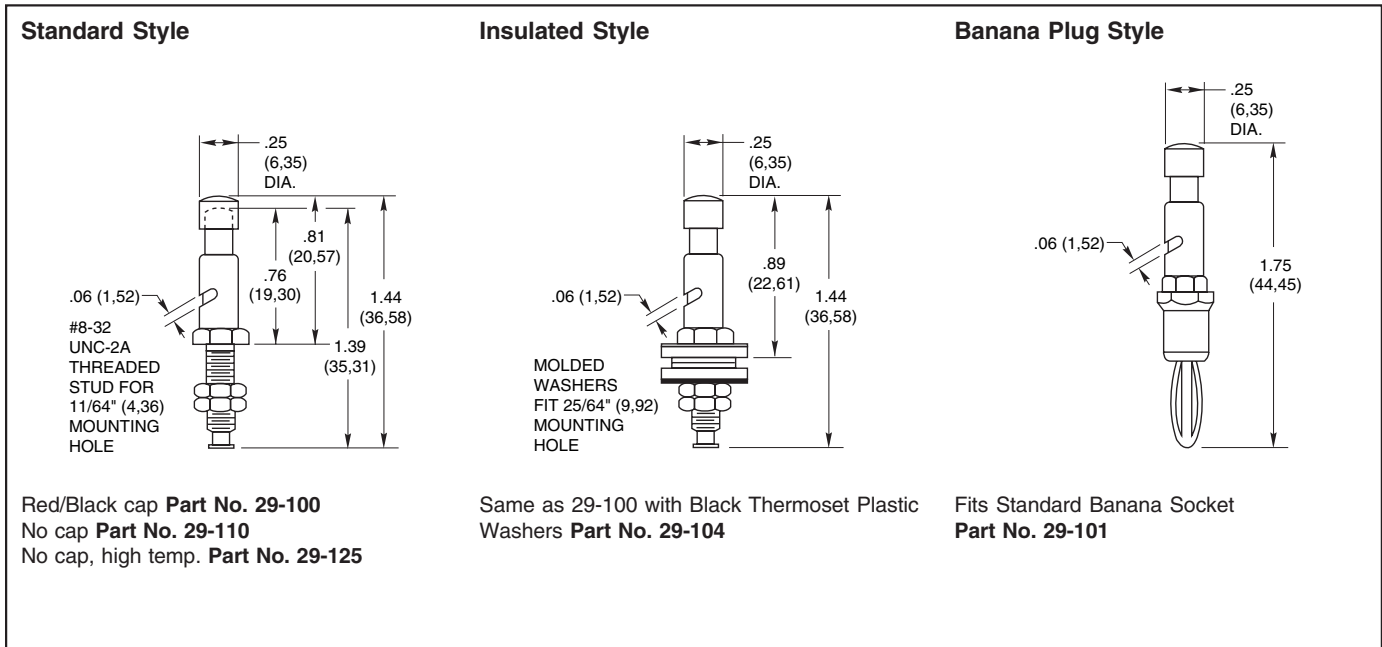

### FEATURES

- Quick Connect/Disconnect
- Only 7/8" Above Board Height
- Standard, Insulated, or Banana Plug Styles
- High Temperature Spring Style
- Color-Coded Caps with Optional Additional Colors

### DIMENSIONS In Inches (and millimeters)