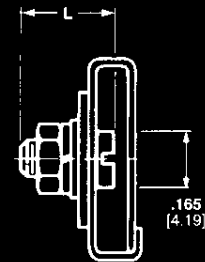

Hardware (Continued)

Slide Latch Clip Assembly for Unfiltered Mating Half

Material and Finish:

Screw, Washers and Hex Nut—Cold rolled steel, zinc plated clear chromate
Clip—Stainless steel

Technical Documents:

Instruction Sheet—408-7785

Notes:

1. All parts are packaged unassembled.
2. Slide Latch Clip Assemblies can be used on any Subminiature D AMPLIMITE HD-20 metal-shell plug or receptacle.
3. Slide Latch Clip Assemblies mate with Locking Post Assemblies shown below.

Kit Part Numbers:

Thread Size	Screw Length L	Pkg.	Screw Style	Part No.
4-40	.415	Unit	1	206942-1
	10.54	Bulk		206942-2
2-56	.547	Unit	2	748078-1**
	13.89	—		—

† Two assemblies per package.

* Each part is individually bulk packed for multiple kit orders.