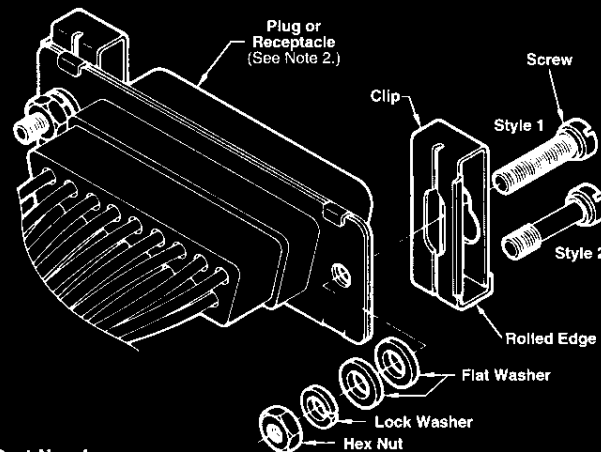

Hardware (Continued)

Slide Latch Clip Assembly for Unfiltered Mating Half

Material and Finish:

Screw, Washers and Hex Nut—Cold rolled steel, zinc plated clear chromate
Clip—Stainless steel

Technical Documents:

Instruction Sheet—408-7785

Notes:

1. All parts are packaged unassembled.
2. Slide Latch Clip Assemblies can be used on any Subminiature D AMPLIMITE HD-20 metal-shell plug or receptacle.
3. Slide Latch Clip Assemblies mate with Locking Post Assemblies shown below.

Kit Part Numbers:

Thread Size	Screw Length L	Pkg.	Screw Style	Part No.
4-40	.415	Unit	1	206942-1
	10.54	Bulk		206942-2
2-56	.547	Unit	2	748078-1**
	13.89	—		—

† Two assemblies per package.

* Each part is individually bulk packed for multiple kit orders.

** Designed for cable clamps with mounting ears. No flat washers included.

Locking Post Assembly

Material and Finish:

All Parts—Cold rolled steel, zinc plated clear or yellow chromate

Related Product Data: