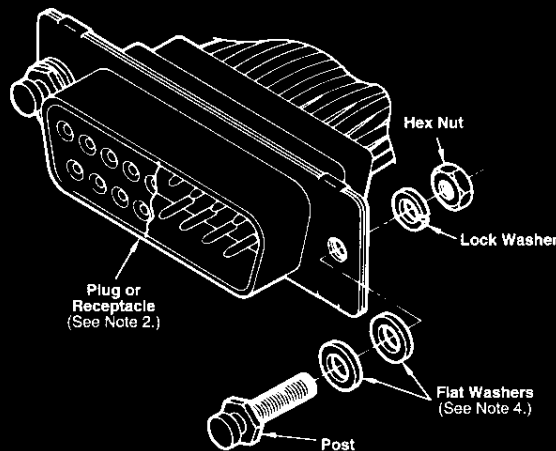

Instruction Sheet—408-7785

Notes:

1. All parts are packaged unassembled.
2. Slide Latch Clip Assemblies can be used on any Subminiature D AMPLIMITE HD-20 metal-shell plug or receptacle.
3. Slide Latch Clip Assemblies mate with Locking Post Assemblies shown below.

Kit Part Numbers:

Thread Size	Screw Length L	Pkg.	Screw Style	Part No.
4-40	.415	Unit	1	206942-1
	10.54	Bulk		206942-2
2-56	.547	Unit	2	748078-1**
	13.89	—		—

† Two assemblies per package.

* Each part is individually bulk packed for multiple kit orders.

** Designed for cable clamps with mounting ears. No flat washers included.

Locking Post Assembly

Material and Finish:

All Parts—Cold rolled steel, zinc plated clear or yellow chromate

Related Product Data:

Part No. 206514-1

Part No. 747242-1

Notes:

1. All parts are packaged unassembled.
2. Each kit is comprised of two complete assemblies, as illustrated above.
3. For front panel mounting, it is recommended that a shim be used between the connector flange and panel to prevent bowing of the flange.
4. Locking posts with 2-56 thread size are to be used with cable clamps with mounting flanges. Locking posts with 4-40 thread size can be used with all other cable clamps.
5. Locking posts mate with slide latches (page 154).