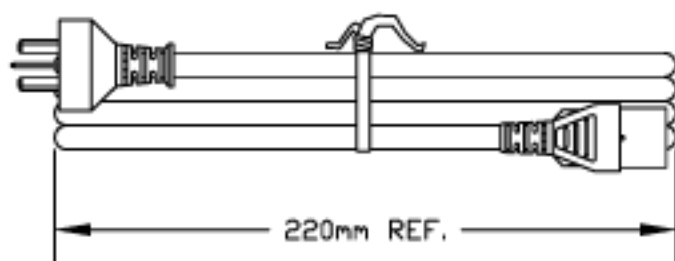

VOLEX

GROUP

Standard Cord Details: 2137H 10 C3

Specifications	
Certifications	
Part Number	2137H 10 C3
Connector Type	C15
Plug Type	3 Pin
Category	Plastic
Application	Detachable
Plug Catalog No.	V3203C
Connector Catalog No.	V1625
Cable	60227 IEC 52 (RVV) 300/500 (Round) 3x1.00
Jacket Color	Black
Length in Feet	8.2
Length in Meters	2.5
Temperature Rating	60C
Packaging Units Per Carton	50
Color Coding	
Nominal OD in Inches	
Nominal OD in Millimeters	

VOLEX RESERVES THE RIGHT TO ALTER NON-CRITICAL DIMENSIONS WITHOUT NOTICE.

PACKAGING: FOLD & TIE

NOTES:

- 1) CORDAGE: RVV 300/500 1.00 sq.mm/BLACK
- 2) APPROVALS: CCC
- 3) RATING: 10 AMP/250 VOLTS
- 4) CORDAGE O.D.: .272 (REF.)
- 5) PACKAGING: 50 PIECES/CARTON
- 6) ALL DIMENSIONS IN MILLIMETERS

FINISH:
JACKET: SMOOTH

SCALE:
NOT TO SCALE

ECD:
N/A

ITEM DESCRIPTION:
CORDSET - CHINA
CHINESE POWER SUPPLY CORD (2.5M)

APPROVED: STC	DRAWN BY: ARK	DATE: 06/08/04
-------------------------	-------------------------	--------------------------