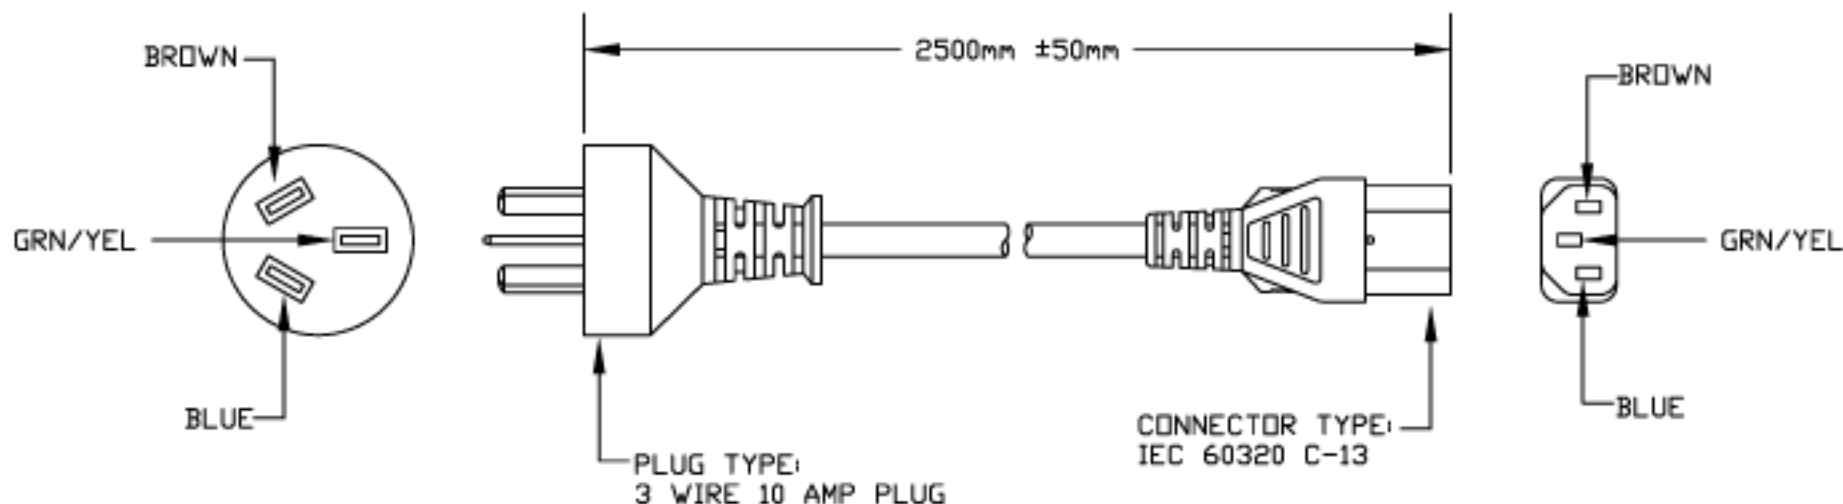

VOLEX

GROUP

Standard Cord Details: 2137H 10 C3

Specifications	
Certifications	
Part Number	2137H 10 C3
Connector Type	C15
Plug Type	3 Pin
Category	Plastic
Application	Detachable
Plug Catalog No.	V3203C
Connector Catalog No.	V1625
Cable	60227 IEC 52 (RVV) 300/500 (Round) 3x1.00
Jacket Color	Black
Length in Feet	8.2
Length in Meters	2.5
Temperature Rating	60C
Packaging Units Per Carton	50
Color Coding	
Nominal OD in Inches	
Nominal OD in Millimeters	

VOLEX RESERVES THE RIGHT TO ALTER NON-CRITICAL DIMENSIONS WITHOUT NOTICE.

PACKAGING: FOLD & TIE

NOTES:

- 1) CORDAGE: RVV 300/500 1.00 sq.mm/BLACK
- 2) APPROVALS: CCC
- 3) RATING: 10 AMP/250 VOLTS
- 4) CORDAGE O.D.: .272 (REF.)
- 5) PACKAGING: 50 PIECES/CARTON
- 6) ALL DIMENSIONS IN MILLIMETERS

FINISH:
JACKET: SMOOTH

SCALE:
NOT TO SCALE

ECD:
N/A

ITEM DESCRIPTION:
CORDSET - CHINA
CHINESE POWER SUPPLY CORD (2.5M)

APPROVED: STC	DRAWN BY: ARK	DATE: 06/08/04
-------------------------	-------------------------	--------------------------