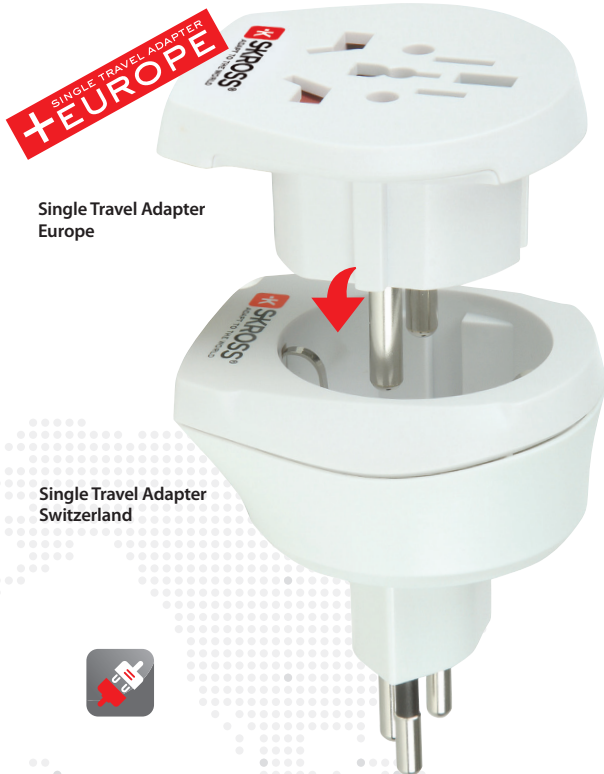

Single Travel Adapter SWITZERLAND & EUROPE

Whether travelling on business or on a private trip, we are all familiar with the problem: it's not possible to use the electrical device you brought along in the country you are visiting because the plug doesn't fit the socket.

With the "Single Travel Adapter Switzerland", you can connect the devices you have brought with you from Europe safely and easily to the mains supply in Switzerland. The "Single Travel Adapter Switzerland" can be combined with the "Single Travel Adapter Europe". With this combination, the input side will also accept 2-pole and 3-pole plugs from the USA, Australia, UK, Switzerland and Italy, thereby enabling travellers from over 150 countries to connect to the mains supply in Switzerland. The output side of the "Single Travel Adapter Europe" is fitted with the earth-protected plug used widely throughout Europe (Schuko). The "Single Travel Adapter Europe" can also be used as an attachment with the appropriate individual country-specific adapters – thus ensuring that you always have the right connections when travelling...

It can be used with a range of devices, including: MP3 players, digital cameras, mobile phones, hair dryer, PDAs, GPSs etc.

Single Travel Adapter Europe

Single Travel Adapter Switzerland

Compatibility (Single Travel Adapter Switzerland):

Input:

Europe (Schuko)
France,
Germany

Europe (2-pole)

Output:

Switzerland

Compatibility (Single Travel Adapter Europe):

Input:

2-POLE / 3-POLE

Australia,
China

UK

USA

Italy

Europe (2-pole)

Switzerland

Output:

Europe (Schuko)
France,
Germany

Specifications:

SINGLE TRAVEL ADAPTER SWITZERLAND:

- Designed & engineered in Switzerland
- Compact Design
- Maximum Safety
- Lifetime Warranty
- Voltage: Max. 10A / 250 V ~ (integrated fuse)
- Suitable for 2-pole/ 3-pole (grounded) plugs (classes I and II)

SINGLE TRAVEL ADAPTER EUROPE:

- Designed & engineered in Switzerland
- Compact Design
- Smallest and most compact adapter for Europe
- Maximum Safety
- Lifetime Warranty
- Voltage: Max. 16A / 250 V ~
- Suitable for 2-pole/ 3-pole (grounded) plugs (classes I and II)

Adapter does not convert voltage; the input voltage of the devices you want to connect must match the local power network voltage.

Weight:

Single Travel Adapter Switzerland: 53 g

Single Travel Adapter Europe: 39 g

Total: 92 g

Dimensions:

Single Travel Adapter Switzerland: 53 x 60 x 72 mm (L x W x H)

Single Travel Adapter Europe: 58 x 58 x 45 mm (L x W x H)

Available in: ☐ white

Description	Article-No.	O/C	Palette	EAN-Code	Weight:
Single Travel Adapter Switzerland & Europe	1.500206	20 pcs.	1200 pcs.	7640112215492	0.092 kg

Made in Thailand