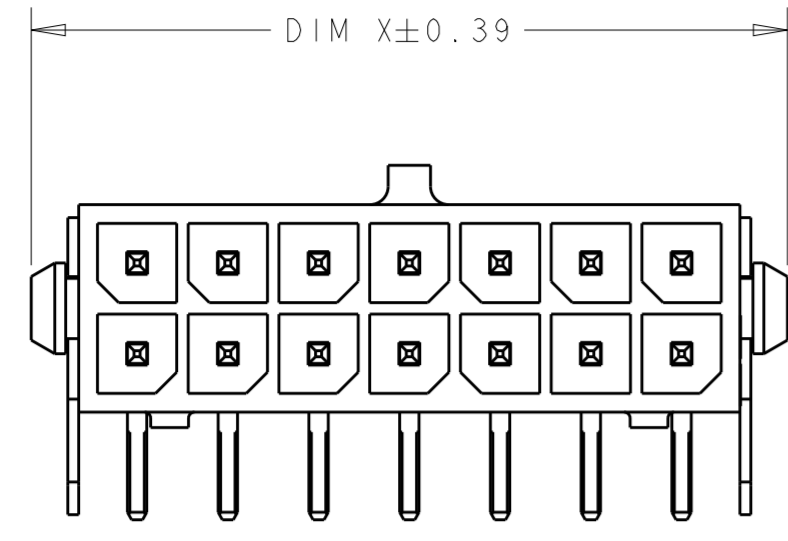

THIS DRAWING IS UNPUBLISHED. RELEASED FOR PUBLICATION 20
 © COPYRIGHT 20 BY - ALL RIGHTS RESERVED.

REVISIONS					
P	LTR	DESCRIPTION	DATE	DWN	APVD
	G	REVISED PER ECO-15-003291	23APR2015	SC	DZ

- 1 MATERIAL;
CONTACTS - BRASS.
HOUSING - UL 94V-0 RATED HIGH TEMP NYLON, COLOR; BLACK.
- 2 PLATING;
CONTACTS - 2.54µm MINIMUM TIN-LEAD OVER 1.27µm MINIMUM NICKEL ALL OVER.
- 4 RECOMMENDED PC BOARD THICKNESS OF 1.57.
- 5 PLATING;
CONTACTS - 2.54µm MINIMUM MATTE TIN OVER 1.27µm MINIMUM NICKEL ALL OVER.

FINISH	DIM Y	DIM W	DIM Z	DIM X	NO. OF POSN.	PART NUMBER
5	36.86	37.30	33.00	40.00	24	5-794677-4
5	33.86	34.30	30.00	37.00	22	5-794677-2
5	30.86	31.30	27.00	34.00	20	5-794677-0
5	27.86	28.30	24.00	31.00	18	4-794677-8
5	24.86	25.30	21.00	28.00	16	4-794677-6
5	21.86	22.30	18.00	25.00	14	4-794677-4
5	18.86	19.30	15.00	22.00	12	4-794677-2
5	15.86	16.30	12.00	19.00	10	4-794677-0
5	12.86	13.30	9.00	16.00	8	3-794677-8
5	9.86	10.30	6.00	13.00	6	3-794677-6
5	6.86	7.30	3.00	10.00	4	3-794677-4
5	3.86	4.30	-	7.00	2	3-794677-2
2	36.86	37.30	33.00	40.00	24	2-794677-4
2	33.86	34.30	30.00	37.00	22	2-794677-2
2	30.86	31.30	27.00	34.00	20	2-794677-0
2	27.86	28.30	24.00	31.00	18	1-794677-8
2	24.86	25.30	21.00	28.00	16	1-794677-6
2	21.86	22.30	18.00	25.00	14	1-794677-4
2	18.86	19.30	15.00	22.00	12	1-794677-2
2	15.86	16.30	12.00	19.00	10	1-794677-0
2	12.86	13.30	9.00	16.00	8	794677-8
2	9.86	10.30	6.00	13.00	6	794677-6
2	6.86	7.30	3.00	10.00	4	794677-4
2	3.86	4.30	-	7.00	2	794677-2

THIS DRAWING IS A CONTROLLED DOCUMENT. DWN B. HAYMAKER 12AUG99
 CHK K. COBLE 12AUG99
 APVD K. COBLE 12AUG99

STE TE Connectivity

NAME THRU-HOLE, RIGHT ANGLE, TIN HEADER MECHANICAL BOARDLOCK, DUAL ROW, MICRO MATE-N-LOK TM

SIZE A2 CAGE CODE 0779 DRAWING NO. C-794677 RESTRICTED TO -

MATERIAL SEE TABLE FINISH - WEIGHT - CUSTOMER DRAWING SCALE 4:1 SHEET 1 OF 1 REV G

Mouser Electronics

Authorized Distributor

Click to View Pricing, Inventory, Delivery & Lifecycle Information: