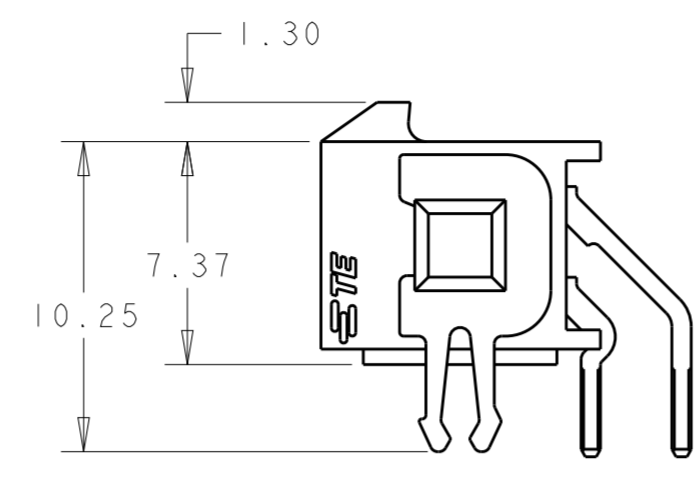

THIS DRAWING IS UNPUBLISHED. RELEASED FOR PUBLICATION 20
 © COPYRIGHT 20 BY - ALL RIGHTS RESERVED.

REVISIONS					
P	LTR	DESCRIPTION	DATE	DWN	APVD
	G	REVISED PER ECO-15-003291	23APR2015	SC	DZ

- 1 MATERIAL;
CONTACTS - BRASS.
HOUSING - UL 94V-0 RATED HIGH TEMP NYLON, COLOR; BLACK.
- 2 PLATING;
CONTACTS - 2.54µm MINIMUM TIN-LEAD OVER 1.27µm MINIMUM NICKEL ALL OVER.
- 4 RECOMMENDED PC BOARD THICKNESS OF 1.57.
- 5 PLATING;
CONTACTS - 2.54µm MINIMUM MATTE TIN OVER 1.27µm MINIMUM NICKEL ALL OVER.

FINISH	DIM Y	DIM W	DIM Z	DIM X	NO. OF POSN.	PART NUMBER
5	36.86	37.30	33.00	40.00	24	5-794677-4
5	33.86	34.30	30.00	37.00	22	5-794677-2
5	30.86	31.30	27.00	34.00	20	5-794677-0
5	27.86	28.30	24.00	31.00	18	4-794677-8
5	24.86	25.30	21.00	28.00	16	4-794677-6
5	21.86	22.30	18.00	25.00	14	4-794677-4
5	18.86	19.30	15.00	22.00	12	4-794677-2
5	15.86	16.30	12.00	19.00	10	4-794677-0
5	12.86	13.30	9.00	16.00	8	3-794677-8
5	9.86	10.30	6.00	13.00	6	3-794677-6
5	6.86	7.30	3.00	10.00	4	3-794677-4
5	3.86	4.30	-	7.00	2	3-794677-2
2	36.86	37.30	33.00	40.00	24	2-794677-4
2	33.86	34.30	30.00	37.00	22	2-794677-2
2	30.86	31.30	27.00	34.00	20	2-794677-0
2	27.86	28.30	24.00	31.00	18	1-794677-8
2	24.86	25.30	21.00	28.00	16	1-794677-6
2	21.86	22.30	18.00	25.00	14	1-794677-4
2	18.86	19.30	15.00	22.00	12	1-794677-2
2	15.86	16.30	12.00	19.00	10	1-794677-0
2	12.86	13.30	9.00	16.00	8	794677-8
2	9.86	10.30	6.00	13.00	6	794677-6
2	6.86	7.30	3.00	10.00	4	794677-4
2	3.86	4.30	-	7.00	2	794677-2

THIS DRAWING IS A CONTROLLED DOCUMENT. DWN B. HAYMAKER 12AUG99
 CHK K. COBLE 12AUG99
 APVD K. COBLE 12AUG99

STE TE Connectivity

NAME THRU-HOLE, RIGHT ANGLE, TIN HEADER MECHANICAL BOARDLOCK, DUAL ROW, MICRO MATE-N-LOK TM

SIZE A2 CAGE CODE 0779 DRAWING NO. C-794677 RESTRICTED TO -

MATERIAL SEE TABLE FINISH - WEIGHT - CUSTOMER DRAWING SCALE 4:1 SHEET 1 OF 1 REV G

Mouser Electronics

Authorized Distributor

Click to View Pricing, Inventory, Delivery & Lifecycle Information: