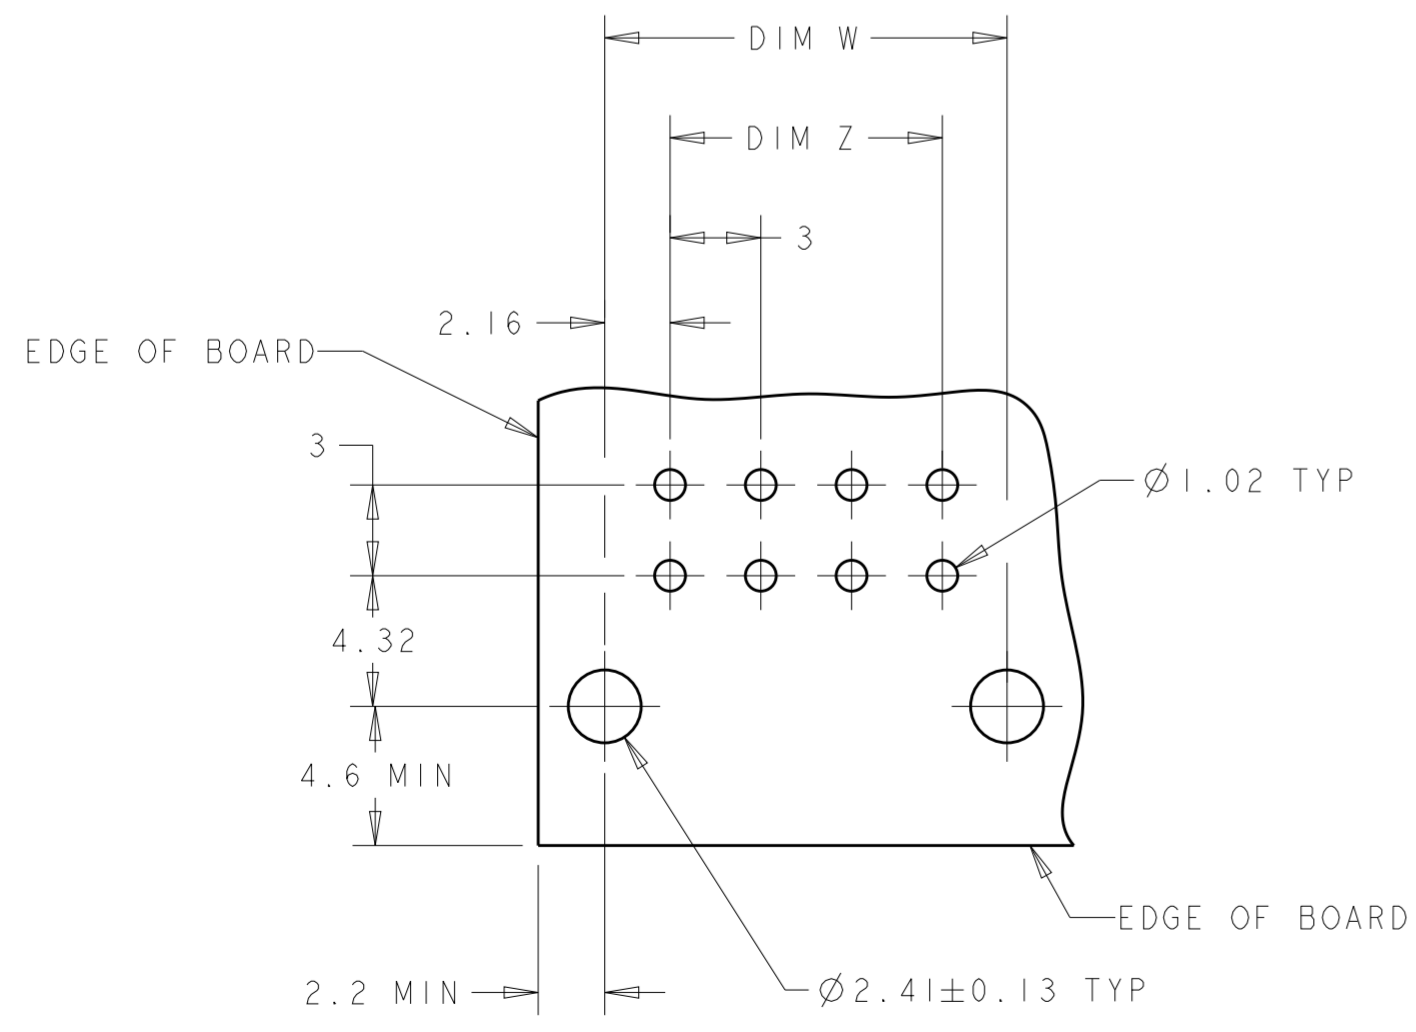

THIS DRAWING IS UNPUBLISHED. RELEASED FOR PUBLICATION 20
 © COPYRIGHT 20 BY - ALL RIGHTS RESERVED.

REVISIONS					
P	LTR	DESCRIPTION	DATE	DWN	APVD
	G	REVISED PER ECO-15-003291	23APR2015	SC	DZ

- 1 MATERIAL;
CONTACTS - BRASS.
HOUSING - UL 94V-0 RATED HIGH TEMP NYLON, COLOR; BLACK.
- 2 PLATING;
CONTACTS - 2.54µm MINIMUM TIN-LEAD OVER 1.27µm MINIMUM NICKEL ALL OVER.
- 4 RECOMMENDED PC BOARD THICKNESS OF 1.57.
- 5 PLATING;
CONTACTS - 2.54µm MINIMUM MATTE TIN OVER 1.27µm MINIMUM NICKEL ALL OVER.

FINISH	DIM Y	DIM W	DIM Z	DIM X	NO. OF POSN.	PART NUMBER
5	36.86	37.30	33.00	40.00	24	5-794677-4
5	33.86	34.30	30.00	37.00	22	5-794677-2
5	30.86	31.30	27.00	34.00	20	5-794677-0
5	27.86	28.30	24.00	31.00	18	4-794677-8
5	24.86	25.30	21.00	28.00	16	4-794677-6
5	21.86	22.30	18.00	25.00	14	4-794677-4
5	18.86	19.30	15.00	22.00	12	4-794677-2
5	15.86	16.30	12.00	19.00	10	4-794677-0
5	12.86	13.30	9.00	16.00	8	3-794677-8
5	9.86	10.30	6.00	13.00	6	3-794677-6
5	6.86	7.30	3.00	10.00	4	3-794677-4
5	3.86	4.30	-	7.00	2	3-794677-2
2	36.86	37.30	33.00	40.00	24	2-794677-4
2	33.86	34.30	30.00	37.00	22	2-794677-2
2	30.86	31.30	27.00	34.00	20	2-794677-0
2	27.86	28.30	24.00	31.00	18	1-794677-8
2	24.86	25.30	21.00	28.00	16	1-794677-6
2	21.86	22.30	18.00	25.00	14	1-794677-4
2	18.86	19.30	15.00	22.00	12	1-794677-2
2	15.86	16.30	12.00	19.00	10	1-794677-0
2	12.86	13.30	9.00	16.00	8	794677-8
2	9.86	10.30	6.00	13.00	6	794677-6
2	6.86	7.30	3.00	10.00	4	794677-4
2	3.86	4.30	-	7.00	2	794677-2

THIS DRAWING IS A CONTROLLED DOCUMENT. DWN B. HAYMAKER 12AUG99
 CHK K. COBLE 12AUG99
 APVD K. COBLE 12AUG99

STE TE Connectivity

NAME THRU-HOLE, RIGHT ANGLE, TIN HEADER MECHANICAL BOARDLOCK, DUAL ROW, MICRO MATE-N-LOK TM

SIZE A2 CAGE CODE 0779 DRAWING NO. C-794677 RESTRICTED TO -

MATERIAL SEE TABLE FINISH - WEIGHT - CUSTOMER DRAWING SCALE 4:1 SHEET 1 OF 1 REV G

Mouser Electronics

Authorized Distributor

Click to View Pricing, Inventory, Delivery & Lifecycle Information: