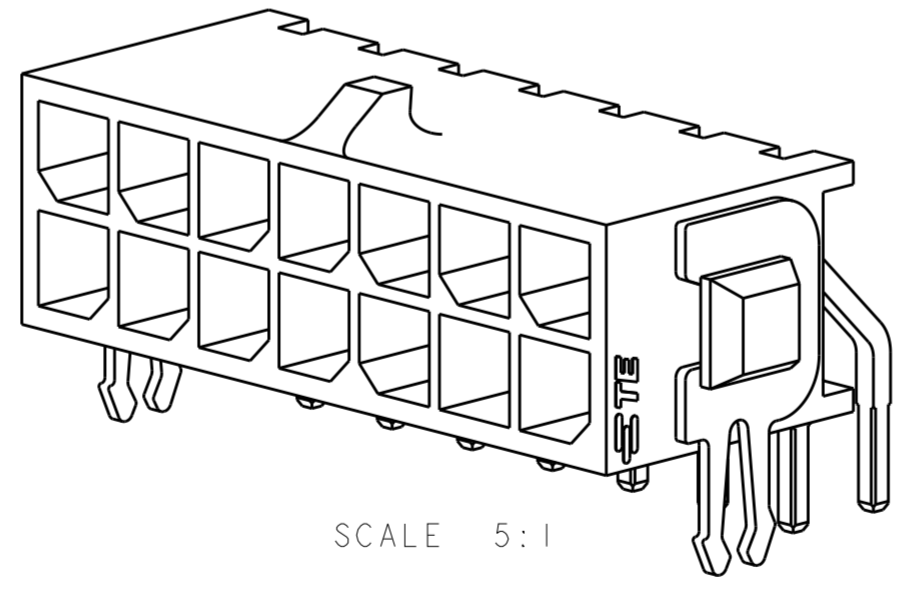

THIS DRAWING IS UNPUBLISHED. RELEASED FOR PUBLICATION 20
 © COPYRIGHT 20 BY - ALL RIGHTS RESERVED.

REVISIONS					
P	LTR	DESCRIPTION	DATE	DWN	APVD
	G	REVISED PER ECO-15-003291	23APR2015	SC	DZ

- 1 MATERIAL;
CONTACTS - BRASS.
HOUSING - UL 94V-0 RATED HIGH TEMP NYLON, COLOR; BLACK.
- 2 PLATING;
CONTACTS - 2.54µm MINIMUM TIN-LEAD OVER 1.27µm MINIMUM NICKEL ALL OVER.
- 4 RECOMMENDED PC BOARD THICKNESS OF 1.57.
- 5 PLATING;
CONTACTS - 2.54µm MINIMUM MATTE TIN OVER 1.27µm MINIMUM NICKEL ALL OVER.

FINISH	DIM Y	DIM W	DIM Z	DIM X	NO. OF POSN.	PART NUMBER
5	36.86	37.30	33.00	40.00	24	5-794677-4
5	33.86	34.30	30.00	37.00	22	5-794677-2
5	30.86	31.30	27.00	34.00	20	5-794677-0
5	27.86	28.30	24.00	31.00	18	4-794677-8
5	24.86	25.30	21.00	28.00	16	4-794677-6
5	21.86	22.30	18.00	25.00	14	4-794677-4
5	18.86	19.30	15.00	22.00	12	4-794677-2
5	15.86	16.30	12.00	19.00	10	4-794677-0
5	12.86	13.30	9.00	16.00	8	3-794677-8
5	9.86	10.30	6.00	13.00	6	3-794677-6
5	6.86	7.30	3.00	10.00	4	3-794677-4
5	3.86	4.30	-	7.00	2	3-794677-2
2	36.86	37.30	33.00	40.00	24	2-794677-4
2	33.86	34.30	30.00	37.00	22	2-794677-2
2	30.86	31.30	27.00	34.00	20	2-794677-0
2	27.86	28.30	24.00	31.00	18	1-794677-8
2	24.86	25.30	21.00	28.00	16	1-794677-6
2	21.86	22.30	18.00	25.00	14	1-794677-4
2	18.86	19.30	15.00	22.00	12	1-794677-2
2	15.86	16.30	12.00	19.00	10	1-794677-0
2	12.86	13.30	9.00	16.00	8	794677-8
2	9.86	10.30	6.00	13.00	6	794677-6
2	6.86	7.30	3.00	10.00	4	794677-4
2	3.86	4.30	-	7.00	2	794677-2