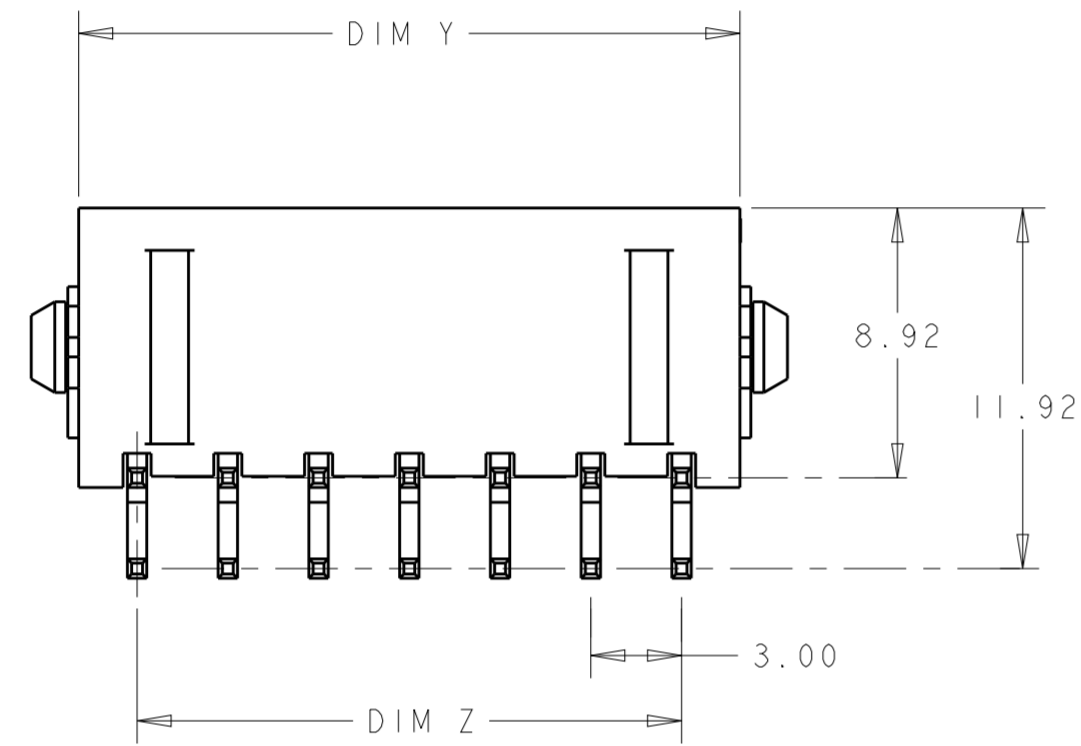

THIS DRAWING IS UNPUBLISHED. RELEASED FOR PUBLICATION 20
 © COPYRIGHT 20 BY - ALL RIGHTS RESERVED.

REVISIONS					
P	LTR	DESCRIPTION	DATE	DWN	APVD
	G	REVISED PER ECO-15-003291	23APR2015	SC	DZ

- 1 MATERIAL;
CONTACTS - BRASS.
HOUSING - UL 94V-0 RATED HIGH TEMP NYLON, COLOR; BLACK.
- 2 PLATING;
CONTACTS - 2.54µm MINIMUM TIN-LEAD OVER 1.27µm MINIMUM NICKEL ALL OVER.
- 4 RECOMMENDED PC BOARD THICKNESS OF 1.57.
- 5 PLATING;
CONTACTS - 2.54µm MINIMUM MATTE TIN OVER 1.27µm MINIMUM NICKEL ALL OVER.

FINISH	DIM Y	DIM W	DIM Z	DIM X	NO. OF POSN.	PART NUMBER
5	36.86	37.30	33.00	40.00	24	5-794677-4
5	33.86	34.30	30.00	37.00	22	5-794677-2
5	30.86	31.30	27.00	34.00	20	5-794677-0
5	27.86	28.30	24.00	31.00	18	4-794677-8
5	24.86	25.30	21.00	28.00	16	4-794677-6
5	21.86	22.30	18.00	25.00	14	4-794677-4
5	18.86	19.30	15.00	22.00	12	4-794677-2
5	15.86	16.30	12.00	19.00	10	4-794677-0
5	12.86	13.30	9.00	16.00	8	3-794677-8
5	9.86	10.30	6.00	13.00	6	3-794677-6
5	6.86	7.30	3.00	10.00	4	3-794677-4
5	3.86	4.30	-	7.00	2	3-794677-2
2	36.86	37.30	33.00	40.00	24	2-794677-4
2	33.86	34.30	30.00	37.00	22	2-794677-2
2	30.86	31.30	27.00	34.00	20	2-794677-0
2	27.86	28.30	24.00	31.00	18	1-794677-8
2	24.86	25.30	21.00	28.00	16	1-794677-6
2	21.86	22.30	18.00	25.00	14	1-794677-4
2	18.86	19.30	15.00	22.00	12	1-794677-2
2	15.86	16.30	12.00	19.00	10	1-794677-0
2	12.86	13.30	9.00	16.00	8	794677-8
2	9.86	10.30	6.00	13.00	6	794677-6
2	6.86	7.30	3.00	10.00	4	794677-4
2	3.86	4.30	-	7.00	2	794677-2

THIS DRAWING IS A CONTROLLED DOCUMENT. DWN B. HAYMAKER 12AUG99
 CHK K. COBLE 12AUG99
 APVD K. COBLE 12AUG99

STE TE Connectivity

NAME THRU-HOLE, RIGHT ANGLE, TIN HEADER MECHANICAL BOARDLOCK, DUAL ROW, MICRO MATE-N-LOK TM

SIZE A2 CAGE CODE 0779 DRAWING NO. C-794677 RESTRICTED TO -

MATERIAL SEE TABLE FINISH - WEIGHT - CUSTOMER DRAWING SCALE 4:1 SHEET 1 OF 1 REV G

Mouser Electronics

Authorized Distributor

Click to View Pricing, Inventory, Delivery & Lifecycle Information: