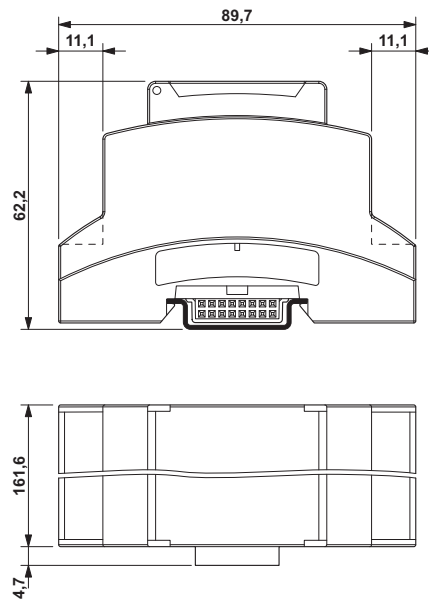

Upper part for installation housing BC, width: 161.6 mm, wiring space depth: 11 mm

Key commercial data

Packing unit	1 pc
Weight per Piece (excluding packing)	51.63 GRM
Custom tariff number	85472000
Country of origin	Germany

Technical data

General

Housing type	Installation component housing
Housing material	polycarbonate
Color	light gray

Dimensions

Length	89.7 mm
Constructional height	62.2 mm
Width	161.6 mm

Technical data

Inflammability class according to UL 94	V0
---	----

Approvals

UL Recognized / GOST / GOST

Ex Approvals

Approvals submitted

Approval details

Upper part of housing - BC 161,6 OT U11 KMGY - 2278513

Approvals

GOST

GOST

Drawings

Dimensioned drawing

The dimensional drawing shows the item with the lower part of the housing and the housing cover