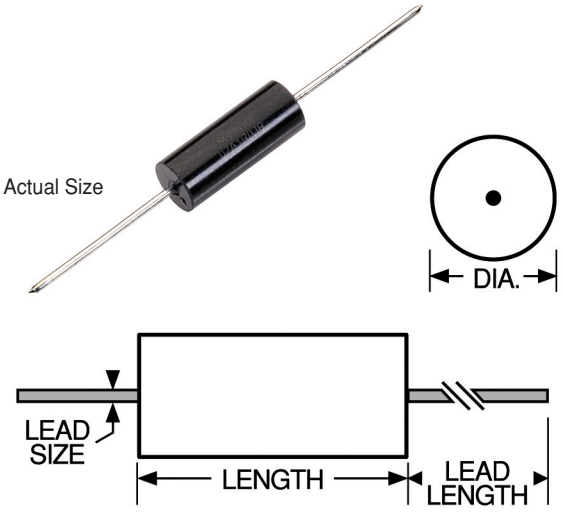

SERIES 2474R 2474
Axial Lead Power Inductors

Mechanical Configuration Units are axial leaded for thru-hole mounting, encapsulated in an epoxy molded case. High resistivity ferrite core, allows for high inductance with low DC resistance.

Physical Parameters

	Inches	Millimeters
Length	0.740 ± 0.010	18.80 ± 0.25
Diameter	0.240 ± 0.010	6.10 ± 0.25
Lead Size		
AWG #20 TCW	0.032 ± 0.002	0.813 ± 0.051
Lead Length	1.44 ± 0.12	36.58 ± 3.05

Operating Temperature Range -55°C to +125°C

Weight Max. (Grams) 2.5

Marking DELEVAN; inductance with units and tolerance; date code (YYWWL). Note: An R before the date code indicates a RoHS component.

Example: 2474R-02K

Front:	Reverse:
DELEVAN	0902A
1.2uH±10%	

Packaging Tape & reel: 12" reel, 1000 pieces max.; 14" reel, 1500 pieces max. For additional packaging options, see technical section.

Made in the U.S.A.

DASH NUMBER*	INDUCTANCE @ 1 KHZ (uH) ±15%	DC RESISTANCE MAXIMUM (OHMS)	CURRENT RATING MAXIMUM (AMPS)	INCREMENTAL CURRENT (AMPS)
--------------	------------------------------	------------------------------	-------------------------------	----------------------------