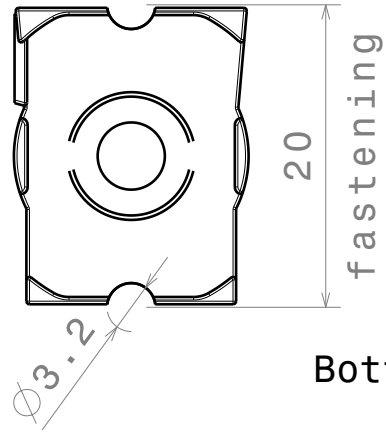

D

C

B

A

Isometric view

Bottom view

Beam direction

Front view

Strada lens arrangement recommendation

Top view

MATERIALS  
 Lens: PMMA  
 Tape(optional): PU Foam

Part no. with tape fastening: CA11992\_Strada-T-DN

This drawing is our property.  
 It can't be reproduced  
 or communicated without  
 our written agreement.

DESIGNED BY hh	DATE 14.05.2010
-------------------	--------------------

SIZE A4	DRAWING NUMBER C11896	REV 1
------------	--------------------------	----------

SCALE 2:1	WEIGHT (g)	SHEET 1/1
--------------	------------	--------------