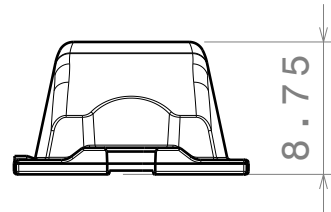

D

C

B

A

Isometric view

Bottom view

Beam direction

Front view

Strada lens arrangement recommendation

Top view

MATERIALS  
 Lens: PMMA  
 Tape(optional): PU Foam

Part no. with tape fastening: CA11992\_Strada-T-DN

This drawing is our property.  
 It can't be reproduced  
 or communicated without  
 our written agreement.

DESIGNED BY hh	DATE 14.05.2010
-------------------	--------------------

SIZE A4	DRAWING NUMBER C11896	REV 1
------------	--------------------------	----------

SCALE 2:1	WEIGHT (g)	SHEET 1/1
--------------	------------	--------------