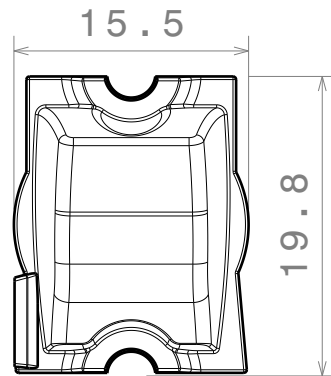

D

C

B

A

Isometric view

Bottom view

Beam direction

Front view

Strada lens arrangement recommendation

Top view

MATERIALS  
 Lens: PMMA  
 Tape(optional): PU Foam

Part no. with tape fastening: CA11992\_Strada-T-DN

This drawing is our property.  
 It can't be reproduced  
 or communicated without  
 our written agreement.

DESIGNED BY hh	DATE 14.05.2010
-------------------	--------------------

SIZE A4	DRAWING NUMBER C11896	REV 1
------------	--------------------------	----------

SCALE 2:1	WEIGHT (g)	SHEET 1/1
--------------	------------	--------------