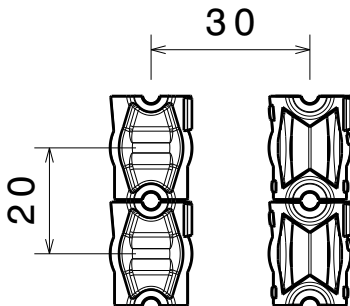

D

C

B

A

Isometric view

Bottom view

Beam direction

Front view

Strada lens arrangement recommendation

Top view

MATERIALS  
 Lens: PMMA  
 Tape(optional): PU Foam

Part no. with tape fastening: CA11992\_Strada-T-DN

This drawing is our property.  
 It can't be reproduced  
 or communicated without  
 our written agreement.

DESIGNED BY hh	DATE 14.05.2010
-------------------	--------------------

SIZE A4	DRAWING NUMBER C11896	REV 1
------------	--------------------------	----------

SCALE 2:1	WEIGHT (g)	SHEET 1/1
--------------	------------	--------------