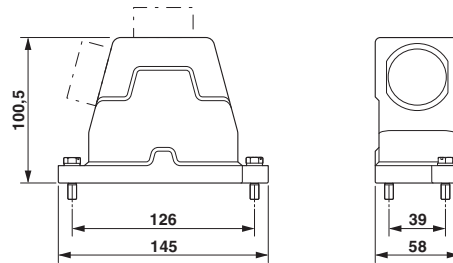

Housing - HC-HPR-B10-HHWH-1TTM25-EM-BK - 1411882

Dimensioned drawing

Dimensional drawing

Phoenix Contact 2015 © - all rights reserved
<http://www.phoenixcontact.com>