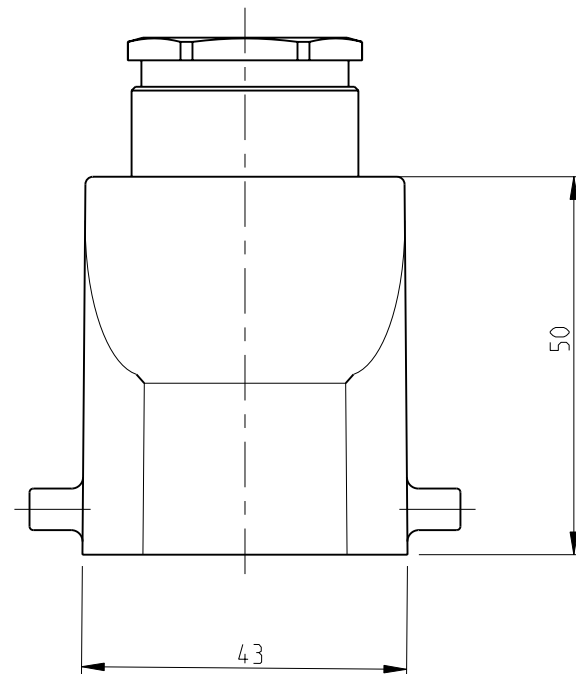

THIS DRAWING IS UNPUBLISHED. RELEASED FOR PUBLICATION .1997
© COPYRIGHT 1997 BY TYCO ELECTRONICS CORPORATION. ALL RIGHTS RESERVED.

LOC	DIST	REVISIONS			
P	LTR	DESCRIPTION	DATE	DWN	APVD
A1	-	Released as per ECR-07-030422	17.12.07	SP	TS

PN 1-6