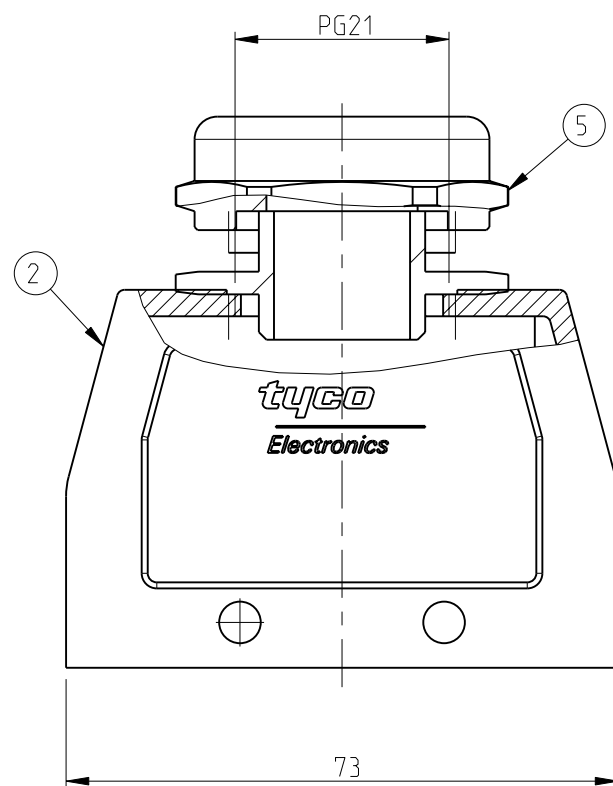

THIS DRAWING IS UNPUBLISHED. RELEASED FOR PUBLICATION .1997
© COPYRIGHT 1997 BY TYCO ELECTRONICS CORPORATION. ALL RIGHTS RESERVED.

LOC	DIST	REVISIONS			
P	LTR	DESCRIPTION	DATE	DWN	APVD
A1	-	Released as per ECR-07-030422	17.12.07	SP	TS

PN 2-6

1. NOTES.
2. 1 Material:Housing:Aluminium Diecasting Alloy
   - 2 Surface-Powder Varnish Grey
     -Aluminium Oxide +
     Varnish Black
   - 3 Varnish on the inside not necessary
   - 4 Packaging
     Quantity 5 Pieces in a box

QTY	DESCRIPTION	MATERIAL	SURFACE	COLOR	ITEM NO	DESCRIPTION
1	Gland fitting	Brass	Nickel plated	Blue	5	PG21
1	Cable connection round	Brass	Nickel plated	Blue	4	PG21
4	VS-Clip bolt	Stainless steel	Blank	-	3	-
1	Hood HB-K	Aluminium	Aluminium oxide	Black	2	-
1	Hood HB	Aluminium	-	Grey	1	-

ORDERING TEXT
HB.10.STO.1.21
HB-K.10.STO.1.21