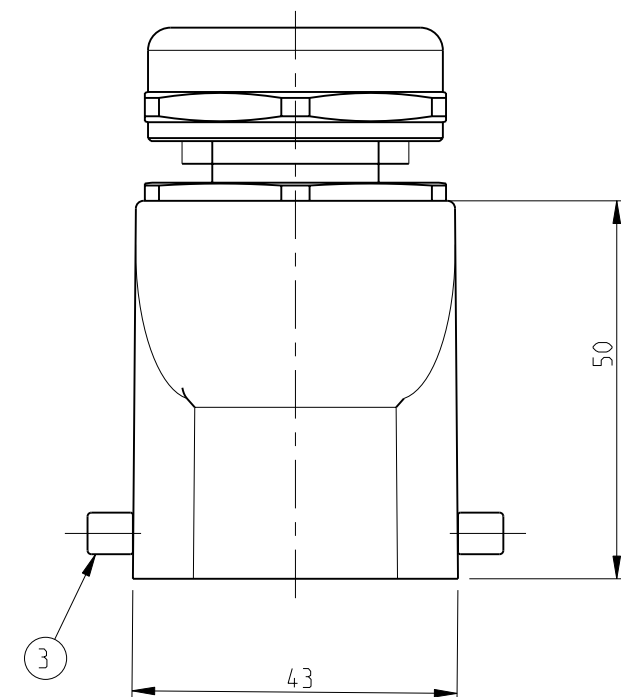

THIS DRAWING IS UNPUBLISHED. RELEASED FOR PUBLICATION .1997
© COPYRIGHT 1997 BY TYCO ELECTRONICS CORPORATION. ALL RIGHTS RESERVED.

LOC	DIST	REVISIONS			
P	LTR	DESCRIPTION	DATE	DWN	APVD
A1	-	Released as per ECR-07-030422	17.12.07	SP	TS

PN 2-6

1. NOTES.
2. 1 Material:Housing:Aluminium Diecasting Alloy
   - 2 Surface-Powder Varnish Grey
     -Aluminium Oxide +
     Varnish Black
   - 3 Varnish on the inside not necessary
   - 4 Packaging
     Quantity 5 Pieces in a box

QTY	DESCRIPTION	MATERIAL	SURFACE	COLOR	ITEM NO	DESCRIPTION
1	Gland fitting	Brass	Nickel plated	Blue	5	PG21
1	Cable connection round	Brass	Nickel plated	Blue	4	PG21
4	VS-Clip bolt	Stainless steel	Blank	-	3	-
1	Hood HB-K	Aluminium	Aluminium oxide	Black	2	-
1	Hood HB	Aluminium	-	Grey	1	-

ORDERING TEXT
HB.10.STO.1.21
HB-K.10.STO.1.21