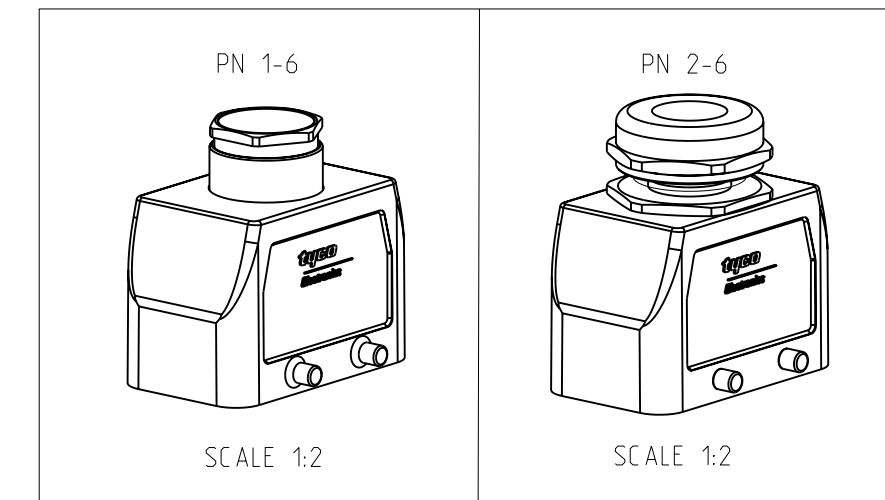

1. NOTES.
2. 1 Material:Housing:Aluminium Diecasting Alloy
   - 2 Surface-Powder Varnish Grey
     -Aluminium Oxide +
     Varnish Black
   - 3 Varnish on the inside not necessary
   - 4 Packaging
     Quantity 5 Pieces in a box