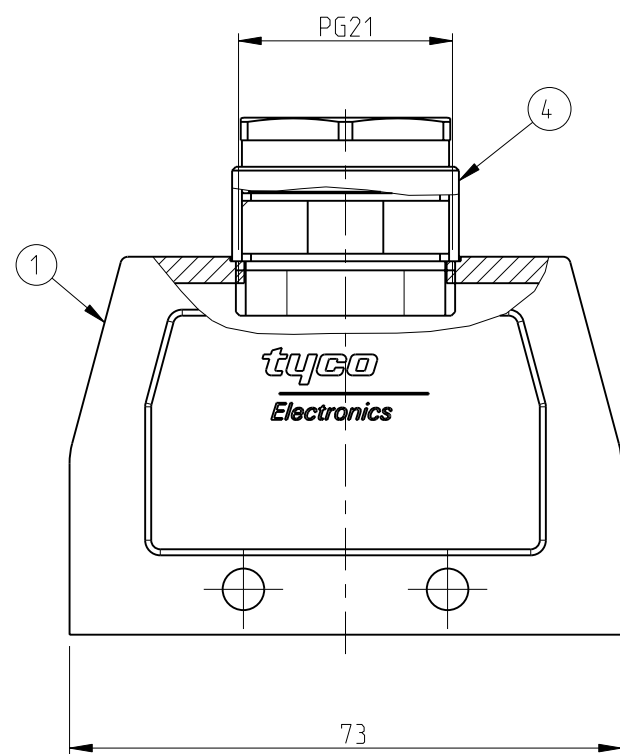

THIS DRAWING IS UNPUBLISHED. RELEASED FOR PUBLICATION .1997
© COPYRIGHT 1997 BY TYCO ELECTRONICS CORPORATION. ALL RIGHTS RESERVED.

LOC	DIST	REVISIONS			
P	LTR	DESCRIPTION	DATE	DWN	APVD
A1	-	Released as per ECR-07-030422	17.12.07	SP	TS

PN 1-6