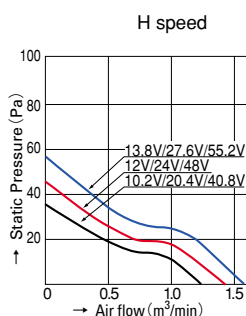

Typical air flow and static pressure characteristics

109W0912H402
109W0924H402
109W0948H402