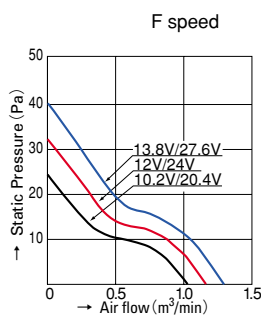

109W0912F402
109W0924F402