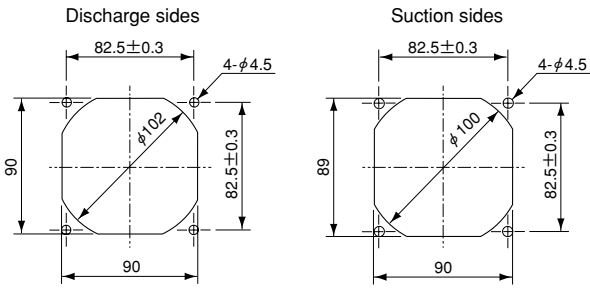

**Typical air flow and static pressure characteristics**

**109W0912H402**  
**109W0924H402**  
**109W0948H402**

**109W0912F402**  
**109W0924F402**

**109W0912M402**  
**109W0924M402**

**109W0912L402**  
**109W0924L402**

92mm

**Dimensions (unit : mm)**

Splash Proof Fans

**Reference dimensional diagram for installation holes (unit : mm)**

92mm

**SANYO DENKI**

1-15-1, Kita-otsuka, Toshima-ku, Tokyo 170-8451, Japan. PHONE : +81 3 3917 5151  
Home Page: <http://www.sanyodenki.co.jp>