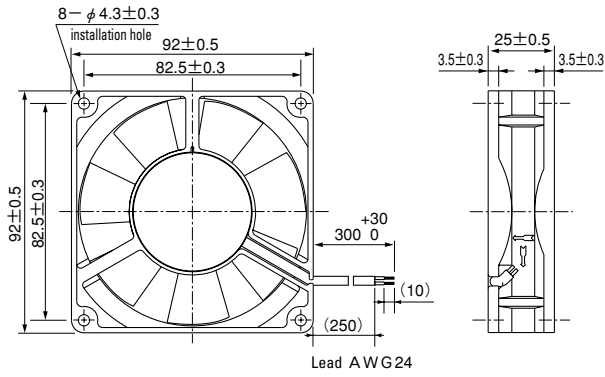

Fan power lead ········H and F speeds, ⊕ red, ⊖ black  
M and L speeds, ⊕ red, ⊖ blue

**25mm thick**

**Specifications**

Model No	Rated voltage (V)	Operating voltage range (V)	Rated current (A)	Rated input (W)	Rated rotating speed (min <sup>-1</sup> )	Air flow (m <sup>3</sup> /min)	Air flow (CFM)	Static pressure (Pa)	Noise (dB[A])	Mass (g)
<b>109W0912H402</b>	12	10.2~13.8	0.21	2.52	2,850	1.38	48.7	45.1	33	190
<b>109W0912F402</b>			0.14	1.68	2,450	1.18	41.7	32.3	30	
<b>109W0912M402</b>			0.11	1.32	2,100	1.01	35.7	23.5	27	
<b>109W0912L402</b>			0.08	0.96	1,700	0.80	28.2	16.7	23	
<b>109W0924H402</b>	24	20.4~27.6	0.12	2.88	2,850	1.38	48.7	45.1	33	
<b>109W0924F402</b>			0.08	1.92	2,450	1.18	41.7	32.3	30	
<b>109W0924M402</b>			0.06	1.44	2,100	1.01	35.7	23.5	27	
<b>109W0924L402</b>			0.05	1.2	1,700	0.80	28.2	16.7	23	
<b>109W0948H402</b>	48	40.8~55.2	0.06	2.88	2,850	1.38	48.7	45.1	33	

**Typical air flow and static pressure characteristics**

**109W0912H402**  
**109W0924H402**  
**109W0948H402**

**109W0912F402**  
**109W0924F402**

**109W0912M402**  
**109W0924M402**

**109W0912L402**  
**109W0924L402**

92mm

**Dimensions (unit : mm)**

Splash Proof Fans

**Reference dimensional diagram for installation holes (unit : mm)**

92mm

**SANYO DENKI**

1-15-1, Kita-otsuka, Toshima-ku, Tokyo 170-8451, Japan. PHONE : +81 3 3917 5151  
Home Page: <http://www.sanyodenki.co.jp>