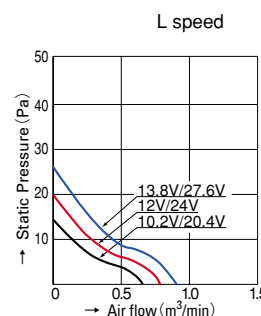

Motor protection system ···Current cut system (with reverse-connection protection)

Dielectric strength ······50/60 Hz, 500 VAC, 1 minute  
(between lead conductor and frame)

Operating thermally range -10°C to +60°C (non-condensing)

Fan power lead ········H and F speeds, ⊕ red, ⊖ black  
M and L speeds, ⊕ red, ⊖ blue

**25mm thick**

**Specifications**

Model No	Rated voltage (V)	Operating voltage range (V)	Rated current (A)	Rated input (W)	Rated rotating speed (min <sup>-1</sup> )	Air flow (m <sup>3</sup> /min)	Air flow (CFM)	Static pressure (Pa)	Noise (dB[A])	Mass (g)
<b>109W0912H402</b>	12	10.2~13.8	0.21	2.52	2,850	1.38	48.7	45.1	33	190
<b>109W0912F402</b>			0.14	1.68	2,450	1.18	41.7	32.3	30	
<b>109W0912M402</b>			0.11	1.32	2,100	1.01	35.7	23.5	27	
<b>109W0912L402</b>			0.08	0.96	1,700	0.80	28.2	16.7	23	
<b>109W0924H402</b>	24	20.4~27.6	0.12	2.88	2,850	1.38	48.7	45.1	33	
<b>109W0924F402</b>			0.08	1.92	2,450	1.18	41.7	32.3	30	
<b>109W0924M402</b>			0.06	1.44	2,100	1.01	35.7	23.5	27	
<b>109W0924L402</b>			0.05	1.2	1,700	0.80	28.2	16.7	23	
<b>109W0948H402</b>	48	40.8~55.2	0.06	2.88	2,850	1.38	48.7	45.1	33	

**Typical air flow and static pressure characteristics**

**109W0912H402**  
**109W0924H402**  
**109W0948H402**

**109W0912F402**  
**109W0924F402**

**109W0912M402**  
**109W0924M402**

**109W0912L402**  
**109W0924L402**