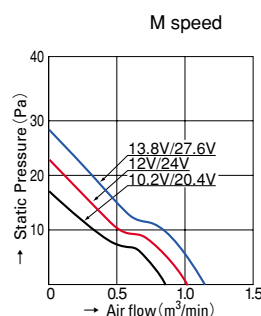

Motor protection system ···Current cut system (with reverse-connection protection)

Dielectric strength ······50/60 Hz, 500 VAC, 1 minute  
(between lead conductor and frame)

Operating thermally range -10°C to +60°C (non-condensing)

Fan power lead ········H and F speeds, ⊕ red, ⊖ black  
M and L speeds, ⊕ red, ⊖ blue

**25mm thick**

**Specifications**

Model No	Rated voltage (V)	Operating voltage range (V)	Rated current (A)	Rated input (W)	Rated rotating speed (min <sup>-1</sup> )	Air flow (m <sup>3</sup> /min)	Air flow (CFM)	Static pressure (Pa)	Noise (dB[A])	Mass (g)
<b>109W0912H402</b>	12	10.2~13.8	0.21	2.52	2,850	1.38	48.7	45.1	33	190
<b>109W0912F402</b>			0.14	1.68	2,450	1.18	41.7	32.3	30	
<b>109W0912M402</b>			0.11	1.32	2,100	1.01	35.7	23.5	27	
<b>109W0912L402</b>			0.08	0.96	1,700	0.80	28.2	16.7	23	
<b>109W0924H402</b>	24	20.4~27.6	0.12	2.88	2,850	1.38	48.7	45.1	33	
<b>109W0924F402</b>			0.08	1.92	2,450	1.18	41.7	32.3	30	
<b>109W0924M402</b>			0.06	1.44	2,100	1.01	35.7	23.5	27	
<b>109W0924L402</b>			0.05	1.2	1,700	0.80	28.2	16.7	23	
<b>109W0948H402</b>	48	40.8~55.2	0.06	2.88	2,850	1.38	48.7	45.1	33	

**Typical air flow and static pressure characteristics**

**109W0912H402**  
**109W0924H402**  
**109W0948H402**

**109W0912F402**  
**109W0924F402**

**109W0912M402**  
**109W0924M402**

**109W0912L402**  
**109W0924L402**