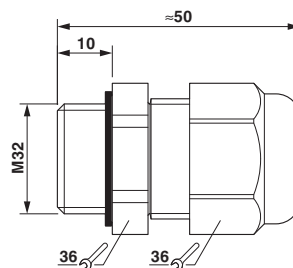

Plastic screw connection up to 5 bar, thread length: 10 mm, cable diameter: 12 - 21 mm, WAF 36, screw connection: M32

Product Description

Plastic cable gland

Key Commercial Data

Packing unit	1 STK
Minimum order quantity	10 STK
GTIN	 4 046356 776417
GTIN	4046356776417
Weight per Piece (excluding packing)	30.000 g
Custom tariff number	39269097
Country of origin	Germany

Technical data

Dimensions

Length	40 mm
Wrench size, union nut	36 mm
Wrench size, support	36 mm
Hexagon angular dimension	40 mm
Length of the connecting thread	10 mm
External cable diameter	12 mm ... 21 mm

General

Type of the screw connection	M32
No. of conductors	1
Material	PA
Cable gland material	PA
Shielded	No
Thread type on connection side	M32
Thread pitch	1.5 mm
Torque	7.5 Nm (Union nut) 7.5 Nm (Support)
Flammability rating according to UL 94	V2
Color	jet black RAL 9005

Drawings

Dimensional drawing

Dimensional drawing

Classifications

eCl@ss

eCl@ss 4.0	27141209
------------	----------

Cable gland - HC-K-KV-M32(12-21)BK - 1407673

Classifications