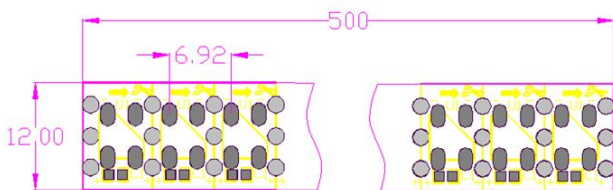

Product type:HC-F5V-144L-144LED

Product description:

- ❖ This LED flexible strip is a full-color that external control for each lamp beads.
- ❖ It with high brightness,can achieve effects of full color running water,chasing and scanning.
- ❖ They widely applied to hotel,KTV entertainment place for interior decorative lighting,etc.
- ❖ This LED strip could be linded linked up to 2meters,more than 2 meters is strictly prohibited.
- ❖ The diameter of the power cord shold be based on the actual maximum current,the product power,cabling length(recommended no more than 2 meters),and the voltage of transmission line.

Product Size:

Product picture:

Product parame:

Working voltage:	DC5V
Working current:	8.64A/meter
Working temperature:	-40℃ ~ 60℃
Package:	2meter/roll
LED number:	144pcs/meter
Viewing angle:	≥ 140
Lifespan:	MTBF ≥ 50000h