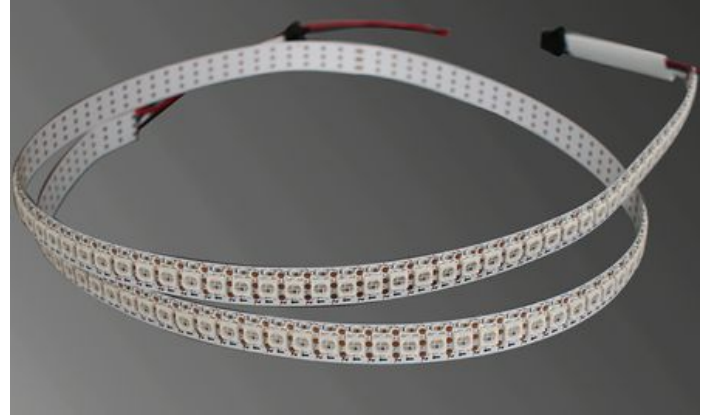

Product type:HC-F5V-144L-144LED

Product description:

- ❖ This LED flexible strip is a full-color that external control for each lamp beads.
- ❖ It with high brightness,can achieve effects of full color running water,chasing and scanning.
- ❖ They widely applied to hotel,KTV entertainment place for interior decorative lighting,etc.
- ❖ This LED strip could be linded linked up to 2meters,more than 2 meters is strictly prohibited.
- ❖ The diameter of the power cord shold be based on the actual maximum current,the product power,cabling length(recommended no more than 2 meters),and the voltage of transmission line.

Product Size:

Product picture:

Product parame:

Working voltage:	DC5V
Working current:	8.64A/meter
Working temperature:	-40℃ ~ 60℃
Package:	2meter/roll
LED number:	144pcs/meter
Viewing angle:	≥ 140
Lifespan:	MTBF ≥ 50000h