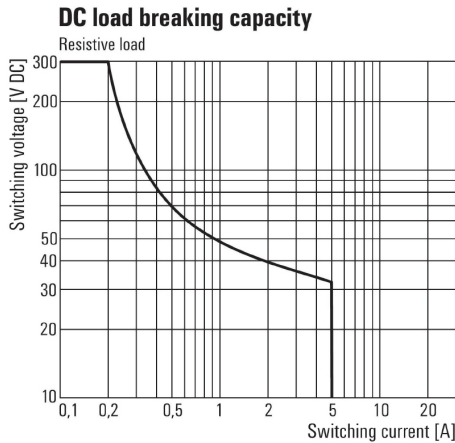

DC load limit curve