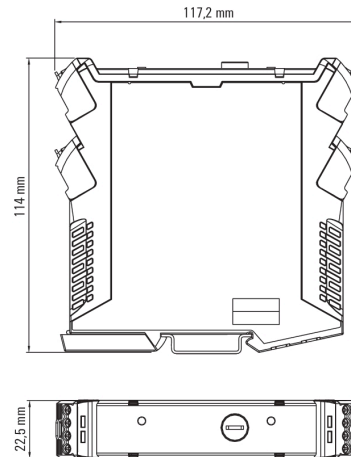

Dimensioned drawing