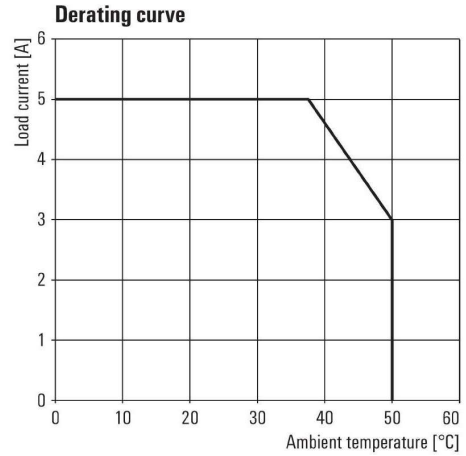

Derating curve