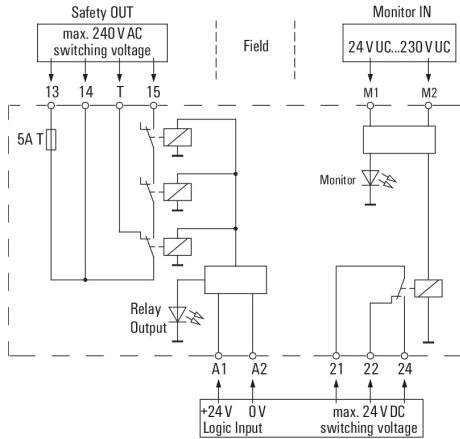

**SAFESERIES
SCS 24VDC P1SIL3DS M**

Weidmüller Interface GmbH & Co. KG
Klingenbergstraße 16
D-32758 Detmold
Germany
Fon: +49 5231 14-0
Fax: +49 5231 14-292083
www.weidmueller.com

Drawings

Wiring diagram