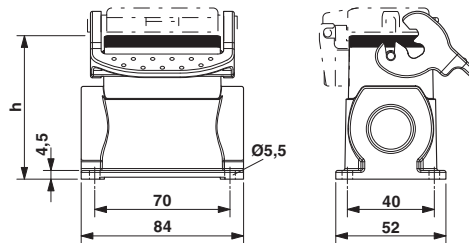

Technical data

Dimensions

Height	74 mm
Width	57 mm
Length	84 mm

Ambient conditions

Degree of protection of housing (IP)	IP65
Ambient temperature (operation)	-40 °C ... 125 °C

General

Note	For contact inserts HC-B6, BB10, DD24, M
Type	B6
Housing type	Box mounting bases
Locking type	With single locking latch
No. of cable outlets	2
Cable exit	Lateral
Screw connection	none
Type of the screw connection	1x Pg21

Cable gland - G-INSEC-PG21-M68N-NNES-S - 1411200

Cable gland, Cable gland material: Brass, nickel-plated, External cable diameter 13 mm ... 18 mm, Shielding: Yes, Connecting thread: Pg21, Color: silver

Plug for cable screw gland

Filler plugs - HC-BS-PG21 - 1674529

Filler plugs, for Pg screw connections, type Pg21

Housing - HC-B 6-SML-74/O2PG21 - 1678130

Drawings

Dimensional drawing

Dimensional drawing; $h = 74$ mm, $a = 45$ mm, $b = 57$ mm