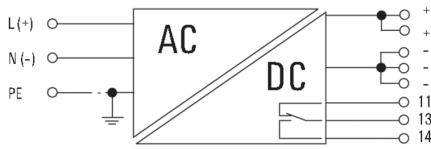

Data sheet

PROmax
PRO MAX 960W 24V 40A

Weidmüller Interface GmbH & Co. KG
Klingenbergstraße 16
D-32758 Detmold
Germany
Fon: +49 5231 14-0
Fax: +49 5231 14-292083
www.weidmueller.com

Drawings

Electric symbol