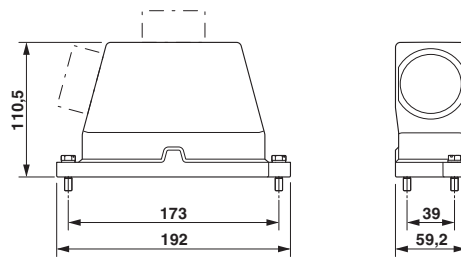

Technical data

Dimensions

Height	110.5 mm
Width	59.2 mm
Length	192 mm

Ambient conditions

Degree of protection of housing (IP)	IP68 (0.5 bar, 24 h)
	IP69K
Ambient temperature (operation)	-40 °C ... 125 °C

General

Cable gland - HC-M-KV-T-M32 - 1646201

Metal screw connection with cable bend protection and strain relief, thread length: 8 mm, cable sealing area: 18 - 27 mm, clamping area: 20 - 30 mm, SW 40, screw connection: M32

Drawings

Housing - HC-HPR-B24-HHWH-1TTM32-EM-BK - 1411888

Dimensioned drawing

Dimensional drawing

Phoenix Contact 2015 © - all rights reserved
<http://www.phoenixcontact.com>