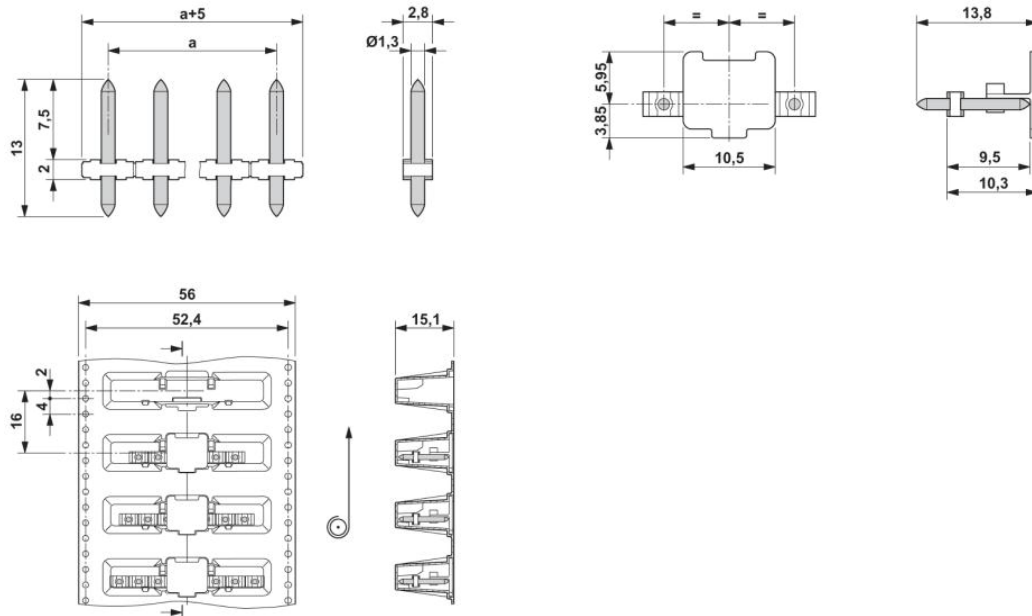

Dimensioned drawing