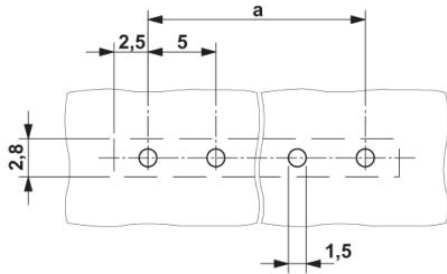

#### Dimensions / positions

Length	2.8 mm
Pitch	5 mm
Dimension a	30 mm

Number of positions	7
Pin dimensions	1,3 mm
Hole diameter	1.6 mm

**Technical data**

Range of articles	PST 1,3/..-V
Insulating material group	IIIa
Rated surge voltage (III/3)	4 kV
Rated surge voltage (III/2)	4 kV
Rated surge voltage (II/2)	4 kV
Rated voltage (III/2)	320 V
Rated voltage (II/2)	400 V
Connection in acc. with standard	EN-VDE
Nominal current $I_N$	12 A (depends on the plug used)
Nominal voltage $U_N$	250 V
Maximum load current	12 A (depends on the plug used)
Insulating material	PA
Inflammability class acc. to UL 94	V0
Color	Black
Nominal voltage, UL/CUL Use Group B	300 V
Nominal current, UL/CUL Use Group B	16 A
Nominal voltage, UL/CUL Use Group D	300 V
Nominal current, UL/CUL Use Group D	10 A

## Diagrams/Drawings

### Drilling plan/solder pad geometry