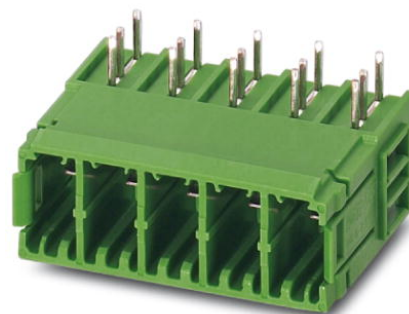

PC 5/11-GU-7,62

Order No.: 1720770

The figure shows a 5-pos. version of the product

<http://eshop.phoenixcontact.de/phoenix/treeViewClick.do?UID=1720770>

Header, Nominal current: 41 A, Rated voltage (III/2): 630 V, Number of positions: 11, Pitch: 7.62 mm, Color: Green, Assembly: Soldering

Technical data

Dimensions / positions	
Length	29.25 mm
Pitch	7.62 mm
Dimension a	76.2 mm
Number of positions	11
Pin dimensions	0,8 x 1,0

Pin spacing	7.62 mm
Hole diameter	1.3 mm

Technical data

Range of articles	PC 5/..-GU
Insulating material group	IIIa
Rated surge voltage (III/3)	6 kV
Rated surge voltage (III/2)	6 kV
Rated surge voltage (II/2)	6 kV
Rated voltage (III/2)	630 V
Rated voltage (II/2)	800 V
Connection in acc. with standard	EN-VDE
Nominal current I_N	41 A
Nominal voltage U_N	500 V
Maximum load current	41 A
Insulating material	PBT
Inflammability class acc. to UL 94	V0
Color	Green
Nominal voltage, UL/CUL Use Group B	300 V
Nominal current, UL/CUL Use Group B	41 A
Nominal voltage, UL/CUL Use Group C	150 V
Nominal current, UL/CUL Use Group C	41 A
Nominal voltage, UL/CUL Use Group D	300 V
Nominal current, UL/CUL Use Group D	10 A