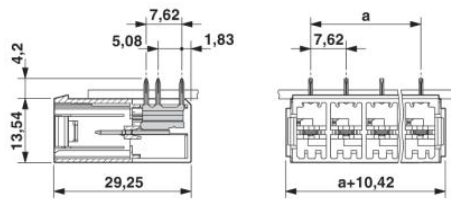

Technical data

Dimensions / positions	
Length	29.25 mm
Pitch	7.62 mm
Dimension a	76.2 mm
Number of positions	11
Pin dimensions	0,8 x 1,0

Pin spacing	7.62 mm
Hole diameter	1.3 mm

Technical data

Range of articles	PC 5/..-GU
Insulating material group	IIIa
Rated surge voltage (III/3)	6 kV
Rated surge voltage (III/2)	6 kV
Rated surge voltage (II/2)	6 kV
Rated voltage (III/2)	630 V
Rated voltage (II/2)	800 V
Connection in acc. with standard	EN-VDE
Nominal current I_N	41 A
Nominal voltage U_N	500 V
Maximum load current	41 A
Insulating material	PBT
Inflammability class acc. to UL 94	V0
Color	Green
Nominal voltage, UL/CUL Use Group B	300 V
Nominal current, UL/CUL Use Group B	41 A
Nominal voltage, UL/CUL Use Group C	150 V
Nominal current, UL/CUL Use Group C	41 A
Nominal voltage, UL/CUL Use Group D	300 V
Nominal current, UL/CUL Use Group D	10 A

Certificates / Approvals

Certification

CUL, UL

Diagrams/Drawings

Drilling plan/solder pad geometry

Dimensioned drawing

Address

PHOENIX CONTACT Inc., USA
586 Fulling Mill Road
Middletown, PA 17057, USA
Phone (800) 888-7388
Fax (717) 944-1625
<http://www.phoenixcon.com>