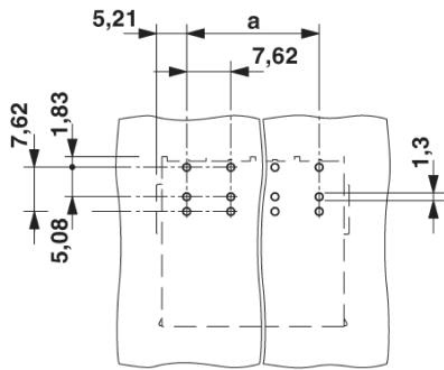

Technical data

Dimensions / positions	
Length	29.25 mm
Pitch	7.62 mm
Dimension a	76.2 mm
Number of positions	11
Pin dimensions	0,8 x 1,0

Pin spacing	7.62 mm
Hole diameter	1.3 mm

Technical data

Range of articles	PC 5/..-GU
Insulating material group	IIIa
Rated surge voltage (III/3)	6 kV
Rated surge voltage (III/2)	6 kV
Rated surge voltage (II/2)	6 kV
Rated voltage (III/2)	630 V
Rated voltage (II/2)	800 V
Connection in acc. with standard	EN-VDE
Nominal current I_N	41 A
Nominal voltage U_N	500 V
Maximum load current	41 A
Insulating material	PBT
Inflammability class acc. to UL 94	V0
Color	Green
Nominal voltage, UL/CUL Use Group B	300 V
Nominal current, UL/CUL Use Group B	41 A
Nominal voltage, UL/CUL Use Group C	150 V
Nominal current, UL/CUL Use Group C	41 A
Nominal voltage, UL/CUL Use Group D	300 V
Nominal current, UL/CUL Use Group D	10 A

Certificates / Approvals

Certification

CUL, UL

Diagrams/Drawings

Drilling plan/solder pad geometry

Dimensioned drawing

Address

PHOENIX CONTACT Inc., USA
586 Fulling Mill Road
Middletown, PA 17057, USA
Phone (800) 888-7388
Fax (717) 944-1625
<http://www.phoenixcon.com>