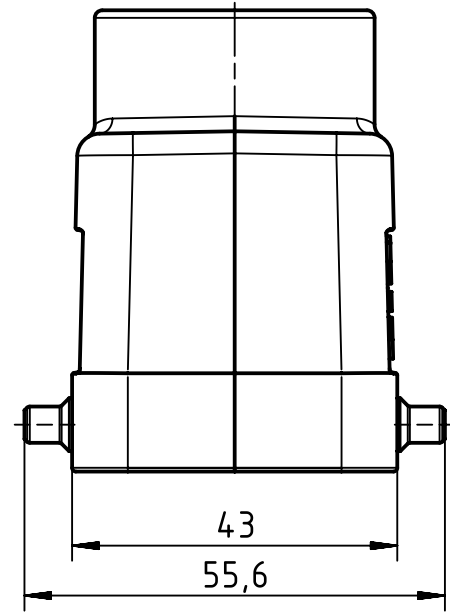

1 2 3 4 5 6

A

B

C

D

	All rights reserved Department EL PD - DE		Created by RULLKOETTER	Inspected by BERGHORN	Standardisation SCHMIDTM	Date 2013-05-27	State Final Release	
	HARTING Electric GmbH & Co. KG D-32339 Espelkamp		Title Han EMC/B 16 Hood Top Entry M25				Doc-Key / ECM-Nr. 100193890/UGD/004/A 500000062373	
			Type TB	Number 19 62 816 1421			Rev. A	Page 1/1
All Dimensions in mm Original Size DIN A4			Scale 1:1	Free size tol.		Ref.	Sub.	