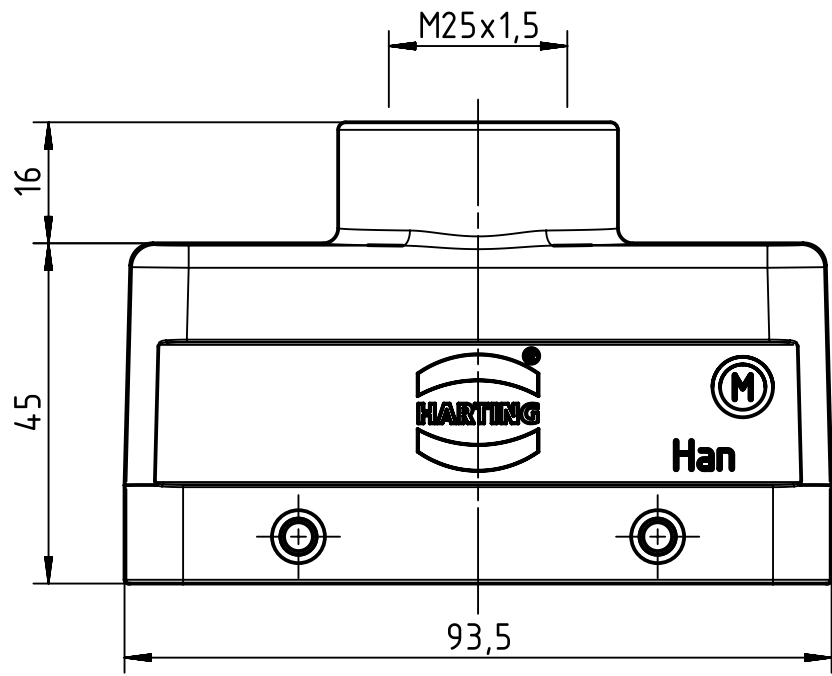

1 2 3 4 5 6

A

B

C

D

	All rights reserved Department EL PD - DE		Created by RULLKOETTER	Inspected by BERGHORN	Standardisation SCHMIDTM	Date 2013-05-27	State Final Release	
	HARTING Electric GmbH & Co. KG D-32339 Espelkamp		Title Han EMC/B 16 Hood Top Entry M25				Doc-Key / ECM-Nr. 100193890/UGD/004/A 500000062373	
			Type TB	Number 19 62 816 1421			Rev. A	Page 1/1
All Dimensions in mm Original Size DIN A4			Scale 1:1	Free size tol.		Ref.	Sub.	