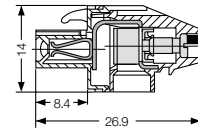

Omnimate Range - 7.62 mm Pitch

Socket blocks BLZ 7.62/90B

Socket blocks BLZ 7.62/270

Socket blocks BLZ 7.62/270B

Technical data	VDE	UL	CSA
Rated voltage (V)	500*	300	300
Rated current (A)	13	15	10
Wire size (mm²/AWG)	2.5	26...12	26...12

*Pollution severity 3 / Overvoltage category III
Additional technical data see page 226

Technical data	VDE	UL	CSA
Rated voltage (V)	500*	300	300
Rated current (A)	13	15	10
Wire size (mm²/AWG)	2.5	26...12	26...12