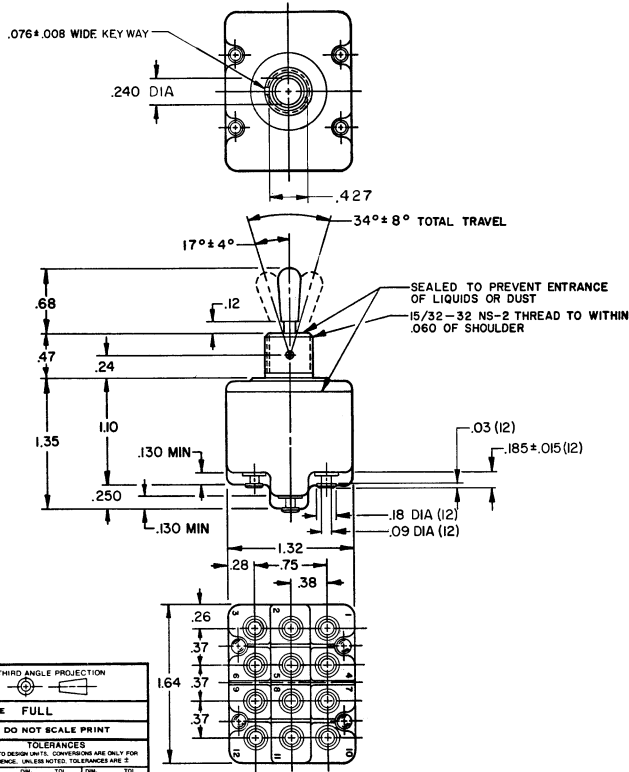

MICRO SWITCH
FREEPORT, ILLINOIS, U.S.A
A DIVISION OF HONEYWELL
F.E.D. MFG. CODE 91929

SWITCH-TOGGLE

CATALOG LISTING
14TL1 SERIES
CHART 1

MS NUMBER

CATALOG LISTING

MILITARY RATING (AMPS)					
RESISTIVE LOAD DC VOLTS		LOAD AC VOLTS		LAMP LOAD VDC	INDUCTIVE LOAD VDC

MS 27736-21	14TL1-1	ON	OFF	ON	20	.75	.5	15	6	5	4	12	15
MS 27736-22	14TL1-2	OFF	NONE	ON									
MS 27736-23	14TL1-3	ON	NONE	ON									
MS 27736-21	14TL1-21	NONE	OFF	ON	(REFER TO L191 FOR UL RATING)								
MS 27736-33	14TL1-31	NONE	ON	ON									
MS 27736-29	14TL1-4	MOM OFF	NONE	ON									
MS 27736-31	(H)	MOM ON	OFF	ON									
MS 27736-30	14TL1-6	MOM ON	NONE	OFF									
MS 27736-27	(H)	MOM ON	OFF	MOM ON	18	.75	.5	11	6	4	2	10	8
MS 27736-26	14TL1-8	MOM ON	NONE	ON									
MS 27736-32	14TL1-51	NONE	ON	MOM ON	(REFER TO L192 FOR UL RATING)								
MS 27736-28	14TL1-61	MOM ON	OFF	NONE									

NOTES

1. 1 - SWITCHES ARE CAPABLE OF WITHSTANDING A TEMPERATURE OF 160°F CONTINUOUSLY AT FULL RATED LOAD
2. 2 - CIRCUIT DESIGNATION, MICRO SWITCH CATALOG LISTING AND "MS" NUMBER MARKED ON SIDE OF SWITCH
3. 3 - FURNISHED UNASSEMBLED
4. 4 - FOR TERMINAL COVER SEE MICRO SWITCH CATALOG LISTING 5PA9
5. 5 - APPLIES ONLY TO "ON" AND "MOMENTARY ON" POSITIONS
6. 6 - THESE SWITCHES ARE QUALIFIED UNDER MIL-S-3950

CE 15A-125, 250 OR 277VAC
1/2HP-125VAC; 1HP-250, 277VAC
5A-125VAC "L" CODE L191
CE 10A-125, 250, 277 VAC
1/4HP-125VAC; 1/2HP-250, 277VAC
3A-125VAC "L" CODE L192