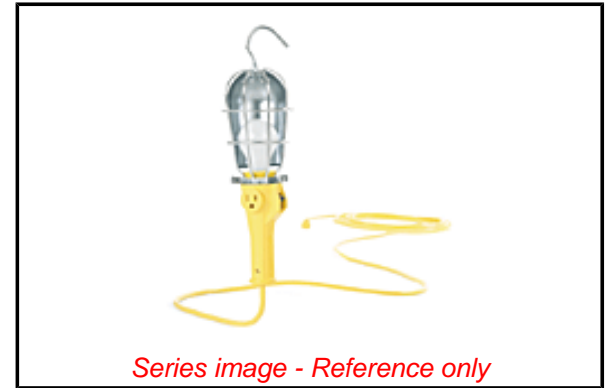

PLEASE CHECK WWW.MOLEX.COM FOR LATEST PART INFORMATION

Part Number: [1301020260](#)
Status: **Active**
Overview: [Hand Lamps](#)
Description: Safeway® Phenolic Hand Lamp with 100W Screw Release Guard with Reflector with Switch and Side Outlet, Cord Type 16/3 SJTOW, Cord Length 7.62m (25.0')

Documents:

[RoHS Certificate of Compliance (PDF)](#)   [Product Literature (PDF)](#)

Agency Certification

CSA   LR85374

General

Product Family   Portable Lighting
Series   [130102](#)
NEMA Configuration   NEMA 5-15
Outlet   Side
Overview   [Hand Lamps](#)
Product Literature Order No   987650-8053
Product Name   Safety Yellow®
Type   Hand Lamps
UPC   78678879532
Woodhead   Yes

Physical

Cord Length - Primary   7.62m (25.0')
Cord Length - Secondary   N/A
Depth   101.60mm (4.000")
Duty   Commercial
Guard Included   No
Guard Type   Metal Wire
Height   381.00mm (15.000")
Length   N/A
Material - Guard   #8 Gauge Zinc-plated Steel
Mounting Style   Hand Held
Packaging Type   Carton
Socket Construction   N/A

Electrical

Bulb Type   Incandescent
Cord Type - Primary   16/3 SJTOW
Lamp Type   A21
Lamp Wattage - Maximum   100W
Lumens   1000
On/Off Switch   Yes
Voltage (Fixture) - Maximum   240V

Material Info

Old Part Number   271USA163

EU ELV

Not Reviewed

EU RoHS

Not Reviewed

REACH SVHC

Not Reviewed

Halogen-Free

Status

Not Reviewed

Need more information on product environmental compliance?

Email productcompliance@molex.com
Please visit the [Contact Us](#) section for any non-product compliance questions.

China ROHS

Not Reviewed

ELV

Not Reviewed

Search Parts in this Series

[130102 Series](#)