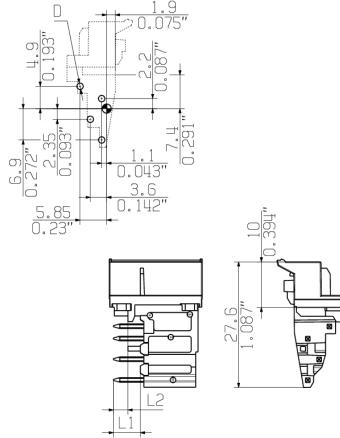

**OMNIMATE Housing - series CH20M
SHL-SMT 5.00/04GL 4.2BX**

Weidmüller Interface GmbH & Co. KG
Klingenbergstraße 16
D-32758 Detmold
Germany
Fon: +49 5231 14-0
Fax: +49 5231 14-292083
www.weidmueller.com

Drawings