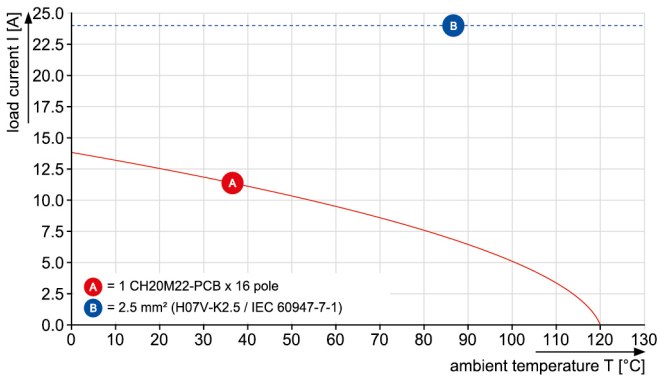

BHZ 5.00/..90 - SHL-SMT 5.00/..G