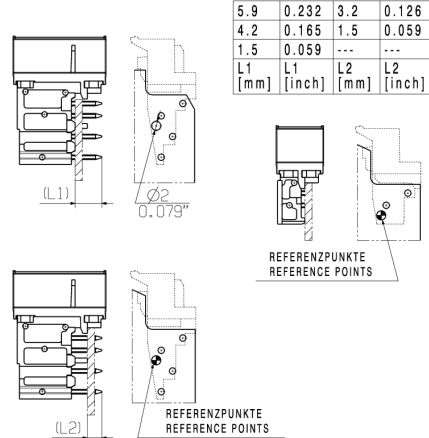

**OMNIMATE Housing - series CH20M
SHL-SMT 5.00/04GL 4.2BX**

Weidmüller Interface GmbH & Co. KG
Klingenbergstraße 16
D-32758 Detmold
Germany
Fon: +49 5231 14-0
Fax: +49 5231 14-292083
www.weidmueller.com

Drawings