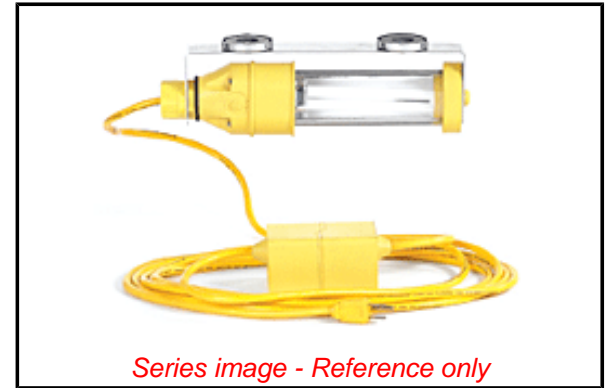

PLEASE CHECK WWW.MOLEX.COM FOR LATEST PART INFORMATION

Part Number: [1301080141](#)
Status: **Active**
Overview: [Wide-Area Lighting Products](#)
Description: Super-Safeway™ 27W Fluorescent Machine Light Screw Mount with 18/3 SJTOOW, Overall Cord Length 5.49m (18.0')

Documents:

[RoHS Certificate of Compliance (PDF)](#)   [Product Literature (PDF)](#)

Agency Certification

CSA   LR85374
UL   E174254

General

Product Family   Portable Lighting
Series   [130108](#)
NEMA Configuration   NEMA 5-15
Outlet   None
Overview   [Wide-Area Lighting Products](#)
Product Literature Order No   987650-8054
Product Name   Super-Safeway™
Type   Wide Area Lamps
UPC   78678861308
Woodhead   Yes

Physical

Cord Length - Primary   7.62m (25.0')
Cord Length - Secondary   N/A
Depth   76.20mm (3.000")
Duty   Industrial
Guard Included   No
Guard Type   N/A
Height   57.15mm (2.250")
Length   552.45mm (21.750")
Material - Globe   Clear Polycarbonate
Material - Guard   Nitrile Rubber 80 Shore A
Mounting Style   Screw-Bracket
Packaging Type   Carton
Socket Construction   N/A

Electrical

Bulb Type   Fluorescent
Cord Type - Primary   18/3 SJTOOW
Lamp Type   PL-L 27/41
Lamp Wattage - Maximum   27W
Lumens   2000
On/Off Switch   Yes
Voltage (Fixture) - Maximum   120VAC 60 HZ

Material Info

Old Part Number   1093-3M

Series image - Reference only

EU ELV

Not Reviewed

EU RoHS

Not Reviewed

REACH SVHC

Not Reviewed

Halogen-Free

Status

Not Reviewed

Need more information on product environmental compliance?

Email productcompliance@molex.com
Please visit the [Contact Us](#) section for any non-product compliance questions.

China ROHS

Not Reviewed

ELV

Not Reviewed

Search Parts in this Series

[130108 Series](#)