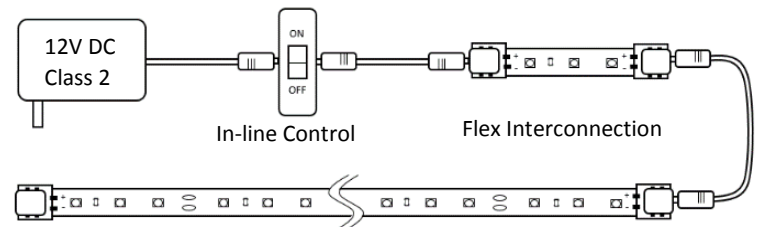

Installation Instructions

1. Clean desired mounting surface(s) and test all products prior to installation
2. Temporarily mount LED flex strips in desired location using scotch or painter's tape
3. Connect LED strips using compatible interconnect cables, or tiger paw screw terminals with bulk 18-22 AWG wire
4. If using class 2 plug-in power supply connect first string of lights to controller, then connect to power
5. If using hardwire transformer connect first string of lights directly to transformer, then connect to high voltage wall switch (see transformer spec for more detail)
6. When satisfied with placement, peel adhesive backing from strips and press firmly to secure LEDs in place

Plug-in System