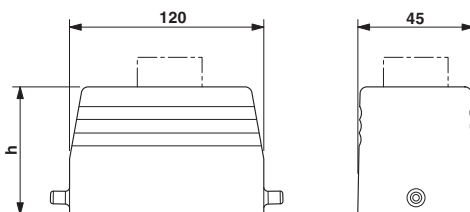

Technical data

Dimensions

Height	76 mm
Width	43 mm
Length	120 mm
Wrench size, union nut	32 mm
External cable diameter	11 mm ... 21 mm

Ambient conditions

Degree of protection of housing (IP)	IP65
Ambient temperature (operation)	-40 °C ... 125 °C

Metal screw connection up to 5 bar, thread length: 8 mm, cable diameter: 14 - 21 mm, WAF 34, screw connection: M32

Cable gland - HC-M-KV-M32(19-27) - 1646010

Metal screw connection up to 5 bar, thread length: 8 mm, cable diameter: 19 - 27 mm, WAF 43, screw connection: M32

Drawings

Dimensional drawing

Mouser Electronics

Authorized Distributor

Click to View Pricing, Inventory, Delivery & Lifecycle Information:

[Phoenix Contact:](#)

[1586549](#)