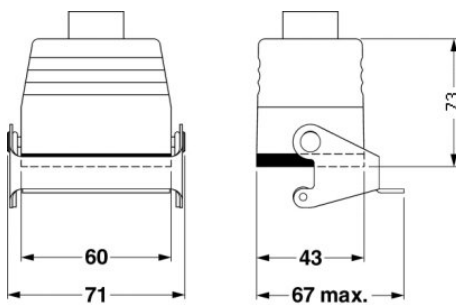

#### General data

Note	For contact inserts HC-B6, BB10, DD24, M
Design	B6
Height	73 mm
Width	43 mm
Length	60 mm

Housing type	Coupling housings
Locking type	With single locking latch
Pg screw connection	None
Type of the screw connection	1x Pg21
Degree of protection	IP65
Ambient temperature (operation)	-40 °C ... 125 °C
Housing material	Aluminum, die-cast
Housing surface material	Powder-coated, gray
Seal material	NBR
Material lock	High-grade steel, handle: PA-GF
Material grip body interlock	PA-GF

### Diagrams/Drawings

Dimensioned drawing

**Address**

PHOENIX CONTACT Inc., USA  
586 Fulling Mill Road  
Middletown, PA 17057, USA  
Phone (800) 888-7388  
Fax (717) 944-1625  
<http://www.phoenixcon.com>