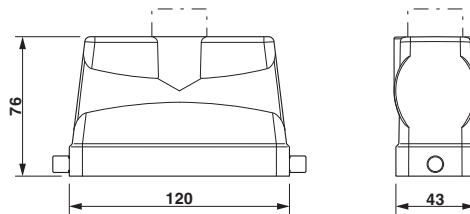

#### Dimensions

Height	76 mm
Width	43 mm
Length	120 mm

#### General

Note	For contact inserts HC-B24, BB46, BBB64, D64, DD108, M
Size	B24
Housing type	Sleeve housing
Locking type	for single locking latch
No. of cable outlets	1
Cable exit	straight

## Drawings

Dimensional drawing

Dimensional drawing