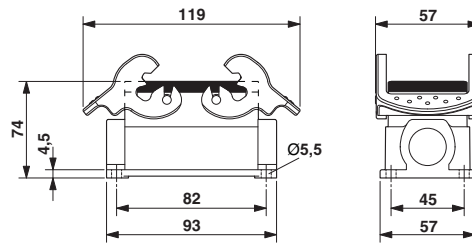

Technical data

Dimensions

Height	74 mm
Width	57 mm
Length	93 mm

Ambient conditions

Degree of protection of housing (IP)	IP65
Ambient temperature (operation)	-40 °C ... 125 °C

General

Type	B10
Housing type	Box mounting bases
Locking type	With double locking latch
No. of cable outlets	2
Cable exit	Lateral
Screw connection	none
Type of the screw connection	2x Pg21
Housing material	Aluminum die-cast

Cable gland, Cable gland material: Polyamide, External cable diameter 13 mm ... 18 mm, Shielding: No, Connecting thread: Pg21

Cable gland - G-INS-PG21-M68N-NNES-S - 1411175

Cable gland, Cable gland material: Brass, nickel-plated, External cable diameter 13 mm ... 18 mm, Shielding: No, Connecting thread: Pg21, Color: silver

Cable gland - G-INSEC-PG21-M68N-NNES-S - 1411200

Cable gland, Cable gland material: Brass, nickel-plated, External cable diameter 13 mm ... 18 mm, Shielding: Yes, Connecting thread: Pg21, Color: silver

Plug for cable screw gland

Filler plugs - HC-BS-PG21 - 1674529

Filler plugs, for Pg screw connections, type Pg21

Drawings

Housing - HC-B 10-SMQ-74/O2PG21 - 1677720

Dimensional drawing

Dimensional drawing

Phoenix Contact 2015 © - all rights reserved
<http://www.phoenixcontact.com>