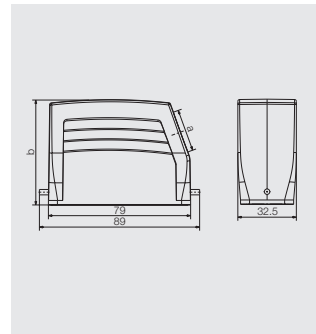

RockStar® Housings IP65 / NEMA Type 4X

End locking, lower side

Size 5

Hood

Hood, Cable Entry sideways

a	Version	Cover	b (mm)	Designation	Order No.
M20	with thread		72	HDC 25A TSLU 1M20G	1788680000
M25	with thread		58	HDC 16A TSLU 1M25G	1788740000
M25	with thread		72	HDC 25A TSLU 1M25G	1788690000
PG 16	with thread		58	HDC 16A TSLU 1PG16G	1664690000
PG 16	with thread		72	HDC 25A TSLU 1PG16G	1664730000
PG 21	with thread		72	HDC 25A TSLU 1PG21G	1664750000

D

Hood, Cable Entry at top

a	Version	Cover	b (mm)	Designation	Order No.
M20	with thread		72	HDC 25A TOLU 1M20G	1788710000
M25	with thread		58	HDC 16A TOLU 1M25G	1788750000
M25	with thread		72	HDC 25A TOLU 1M25G	1788700000
PG 16	with thread		58	HDC 16A TOLU 1PG16G	1664810000
PG 21	with thread		72	HDC 25A TOLU 1PG21G	1664870000

Cover

Version	Designation	Order No.
for hoods	HDC 16A DODL 1LB	1665900000

End locking, lower side

Size 5

Base

Bulkhead housing

Version	Cover	b (mm)	Designation	Order No.
	with cover	44.5	HDC 16A ADLU	1664940000
	without cover	25	HDC 16A ALU	1664920000