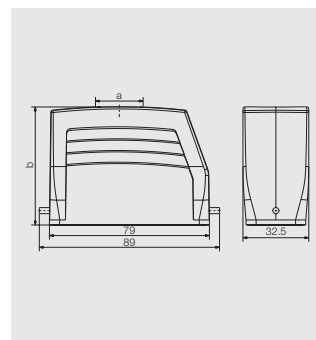

RockStar® Housings IP65 / NEMA Type 4X

End locking, lower side

Size 5

Hood

Hood, Cable Entry sideways

a	Version	Cover	b (mm)	Designation	Order No.
M20	with thread		72	HDC 25A TSLU 1M20G	1788680000
M25	with thread		58	HDC 16A TSLU 1M25G	1788740000
M25	with thread		72	HDC 25A TSLU 1M25G	1788690000
PG 16	with thread		58	HDC 16A TSLU 1PG16G	1664690000
PG 16	with thread		72	HDC 25A TSLU 1PG16G	1664730000
PG 21	with thread		72	HDC 25A TSLU 1PG21G	1664750000

D

Hood, Cable Entry at top

a	Version	Cover	b (mm)	Designation	Order No.
M20	with thread		72	HDC 25A TOLU 1M20G	1788710000
M25	with thread		58	HDC 16A TOLU 1M25G	1788750000
M25	with thread		72	HDC 25A TOLU 1M25G	1788700000
PG 16	with thread		58	HDC 16A TOLU 1PG16G	1664810000
PG 21	with thread		72	HDC 25A TOLU 1PG21G	1664870000

Cover

Version	Designation	Order No.
for hoods	HDC 16A DODL 1LB	1665900000

End locking, lower side

Size 5

Base

Bulkhead housing

Version	Cover	b (mm)	Designation	Order No.
	with cover	44.5	HDC 16A ADLU	1664940000
	without cover	25	HDC 16A ALU	1664920000

Base housing

a	Version	Cover	b (mm)	Designation	Order No.
M20	with thread	without cover	57	HDC 16A SLU 2M20G	1788770000
M20	with thread	with cover	76.5	HDC 16A SDLU 2M20G	1788790000
M25	with thread	without cover	57	HDC 16A SLU 2M25G	1788760000
M25	with thread	with cover	76.5	HDC 16A SDLU 2M25G	1788780000
PG 16	with thread	without cover	57	HDC 16A SLU 2PG16G	1665070000
PG 16	with thread	with cover	76.5	HDC 16A SDLU 2PG16	1665300000
PG 21	with thread	without cover	57	HDC 16A SLU 1PG21G	1665090000