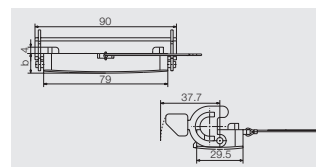

RockStar® Housings IP65 / NEMA Type 4X

End locking, lower side

Size 5

Hood

Hood, Cable Entry sideways

a	Version	Cover	b (mm)	Designation	Order No.
M20	with thread		72	HDC 25A TSLU 1M20G	1788680000
M25	with thread		58	HDC 16A TSLU 1M25G	1788740000
M25	with thread		72	HDC 25A TSLU 1M25G	1788690000
PG 16	with thread		58	HDC 16A TSLU 1PG16G	1664690000
PG 16	with thread		72	HDC 25A TSLU 1PG16G	1664730000
PG 21	with thread		72	HDC 25A TSLU 1PG21G	1664750000

D

Hood, Cable Entry at top

a	Version	Cover	b (mm)	Designation	Order No.
M20	with thread		72	HDC 25A TOLU 1M20G	1788710000
M25	with thread		58	HDC 16A TOLU 1M25G	1788750000
M25	with thread		72	HDC 25A TOLU 1M25G	1788700000
PG 16	with thread		58	HDC 16A TOLU 1PG16G	1664810000
PG 21	with thread		72	HDC 25A TOLU 1PG21G	1664870000

Cover

Version	Designation	Order No.
for hoods	HDC 16A DODL 1LB	1665900000

End locking, lower side

Size 5

Base

Bulkhead housing

Version	Cover	b (mm)	Designation	Order No.
	with cover	44.5	HDC 16A ADLU	1664940000
	without cover	25	HDC 16A ALU	1664920000

Base housing

a	Version	Cover	b (mm)	Designation	Order No.
M20	with thread	without cover	57	HDC 16A SLU 2M20G	1788770000
M20	with thread	with cover	76.5	HDC 16A SDLU 2M20G	1788790000
M25	with thread	without cover	57	HDC 16A SLU 2M25G	1788760000
M25	with thread	with cover	76.5	HDC 16A SDLU 2M25G	1788780000
PG 16	with thread	without cover	57	HDC 16A SLU 2PG16G	1665070000
PG 16	with thread	with cover	76.5	HDC 16A SDLU 2PG16	1665300000
PG 21	with thread	without cover	57	HDC 16A SLU 1PG21G	1665090000