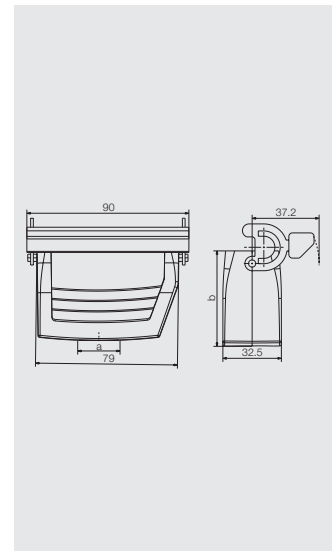

D

Hood, Cable Entry at top

a	Version	Cover	b (mm)	Designation	Order No.
M20	with thread		72	HDC 25A TOLU 1M20G	1788710000
M25	with thread		58	HDC 16A TOLU 1M25G	1788750000
M25	with thread		72	HDC 25A TOLU 1M25G	1788700000
PG 16	with thread		58	HDC 16A TOLU 1PG16G	1664810000
PG 21	with thread		72	HDC 25A TOLU 1PG21G	1664870000

Cover

Version	Designation	Order No.
for hoods	HDC 16A DODL 1LB	1665900000

End locking, lower side

Size 5

Base

Bulkhead housing

Version	Cover	b (mm)	Designation	Order No.
	with cover	44.5	HDC 16A ADLU	1664940000
	without cover	25	HDC 16A ALU	1664920000

Base housing

a	Version	Cover	b (mm)	Designation	Order No.
M20	with thread	without cover	57	HDC 16A SLU 2M20G	1788770000
M20	with thread	with cover	76.5	HDC 16A SDLU 2M20G	1788790000
M25	with thread	without cover	57	HDC 16A SLU 2M25G	1788760000
M25	with thread	with cover	76.5	HDC 16A SDLU 2M25G	1788780000
PG 16	with thread	without cover	57	HDC 16A SLU 2PG16G	1665070000
PG 16	with thread	with cover	76.5	HDC 16A SDLU 2PG16	1665300000
PG 21	with thread	without cover	57	HDC 16A SLU 1PG21G	1665090000

D

Coupling hood

a	Version	Cover	b (mm)	Designation	Order No.
M25	with thread		53	HDC 16A KLU 1M25G	1788800000
PG 16	with thread		53	HDC 16A KLU 1PG16G	1665450000

Cover

Version	Designation	Order No.
for bases	HDC 16A DMDL 2BO	1665910000