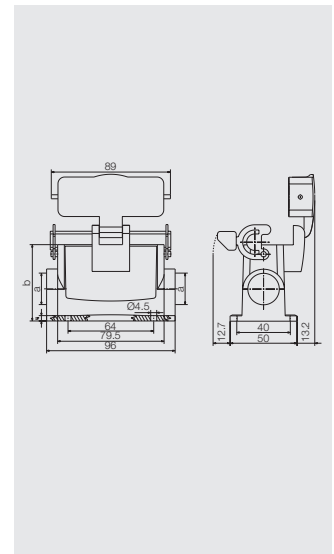

RockStar® Housings IP65 / NEMA Type 4X

End locking, lower side

Size 5

Hood

Hood, Cable Entry sideways

a	Version	Cover	b (mm)	Designation	Order No.
M20	with thread		72	HDC 25A TSLU 1M20G	1788680000
M25	with thread		58	HDC 16A TSLU 1M25G	1788740000
M25	with thread		72	HDC 25A TSLU 1M25G	1788690000
PG 16	with thread		58	HDC 16A TSLU 1PG16G	1664690000
PG 16	with thread		72	HDC 25A TSLU 1PG16G	1664730000
PG 21	with thread		72	HDC 25A TSLU 1PG21G	1664750000

D

Hood, Cable Entry at top

a	Version	Cover	b (mm)	Designation	Order No.
M20	with thread		72	HDC 25A TOLU 1M20G	1788710000
M25	with thread		58	HDC 16A TOLU 1M25G	1788750000
M25	with thread		72	HDC 25A TOLU 1M25G	1788700000
PG 16	with thread		58	HDC 16A TOLU 1PG16G	1664810000
PG 21	with thread		72	HDC 25A TOLU 1PG21G	1664870000

Cover

Version	Designation	Order No.
for hoods	HDC 16A DODL 1LB	1665900000

End locking, lower side

Size 5

Base

Bulkhead housing

Version	Cover	b (mm)	Designation	Order No.
	with cover	44.5	HDC 16A ADLU	1664940000
	without cover	25	HDC 16A ALU	1664920000

Base housing

a	Version	Cover	b (mm)	Designation	Order No.
M20	with thread	without cover	57	HDC 16A SLU 2M20G	1788770000
M20	with thread	with cover	76.5	HDC 16A SDLU 2M20G	1788790000
M25	with thread	without cover	57	HDC 16A SLU 2M25G	1788760000
M25	with thread	with cover	76.5	HDC 16A SDLU 2M25G	1788780000
PG 16	with thread	without cover	57	HDC 16A SLU 2PG16G	1665070000
PG 16	with thread	with cover	76.5	HDC 16A SDLU 2PG16	1665300000
PG 21	with thread	without cover	57	HDC 16A SLU 1PG21G	1665090000