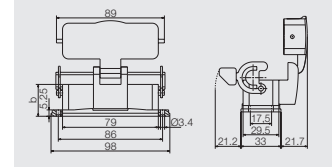

D

Hood, Cable Entry at top

a	Version	Cover	b (mm)	Designation	Order No.
M20	with thread		72	HDC 25A TOLU 1M20G	1788710000
M25	with thread		58	HDC 16A TOLU 1M25G	1788750000
M25	with thread		72	HDC 25A TOLU 1M25G	1788700000
PG 16	with thread		58	HDC 16A TOLU 1PG16G	1664810000
PG 21	with thread		72	HDC 25A TOLU 1PG21G	1664870000

Cover

Version	Designation	Order No.
for hoods	HDC 16A DODL 1LB	1665900000

End locking, lower side

Size 5

Base

Bulkhead housing

Version	Cover	b (mm)	Designation	Order No.
	with cover	44.5	HDC 16A ADLU	1664940000
	without cover	25	HDC 16A ALU	1664920000

Base housing

a	Version	Cover	b (mm)	Designation	Order No.
M20	with thread	without cover	57	HDC 16A SLU 2M20G	1788770000
M20	with thread	with cover	76.5	HDC 16A SDLU 2M20G	1788790000
M25	with thread	without cover	57	HDC 16A SLU 2M25G	1788760000
M25	with thread	with cover	76.5	HDC 16A SDLU 2M25G	1788780000
PG 16	with thread	without cover	57	HDC 16A SLU 2PG16G	1665070000
PG 16	with thread	with cover	76.5	HDC 16A SDLU 2PG16	1665300000
PG 21	with thread	without cover	57	HDC 16A SLU 1PG21G	1665090000