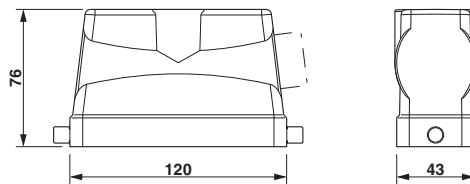

#### Dimensions

Height	76 mm
Width	43 mm
Length	120 mm

#### General

Note	For contact inserts HC-B24, BB46, BBB64, D64, DD108, M
Size	B24
Housing type	Sleeve housing
Locking type	for single locking latch
No. of cable outlets	1
Cable exit	lateral

## Drawings

Dimensional drawing

Dimensional drawing