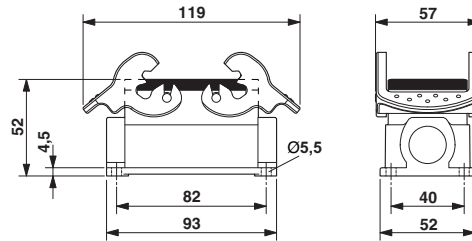

Technical data

Dimensions

Height	52 mm
Width	52 mm
Length	93 mm

Ambient conditions

Degree of protection of housing (IP)	IP65
Ambient temperature (operation)	-40 °C ... 125 °C

General

Note	For contact inserts HC-B10, BB18, DD42, M, K8/24
Type	B10
Housing type	Box mounting bases
Locking type	With double locking latch
No. of cable outlets	1
Cable exit	Lateral
Screw connection	none
Type of the screw connection	1x Pg16
Housing material	Aluminum die-cast

Cable gland, Cable gland material: Polyamide, External cable diameter 10 mm ... 14 mm, Shielding: No, Connecting thread: Pg16

Cable gland - G-INS-PG16-S68N-NNES-S - 1411174

Cable gland, Cable gland material: Brass, nickel-plated, External cable diameter 10 mm ... 14 mm, Shielding: No, Connecting thread: Pg16, Color: silver

Cable gland - G-INSEC-PG16-S68N-NNES-S - 1411199

Cable gland, Cable gland material: Brass, nickel-plated, External cable diameter 10 mm ... 14 mm, Shielding: Yes, Connecting thread: Pg16, Color: silver

Plug for cable screw gland

Filler plugs - HC-BS-PG16 - 1674516

Filler plugs, for Pg screw connections, type Pg16

Drawings

Housing - HC-B 10-SMQ-52/O1PG16 - 1673481

Dimensional drawing

Dimensional drawing

Phoenix Contact 2015 © - all rights reserved
<http://www.phoenixcontact.com>