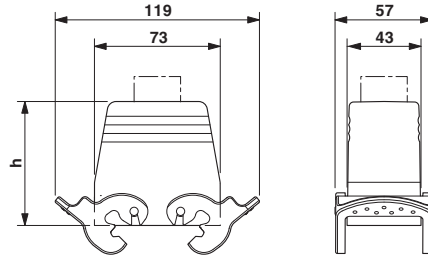

### Multiple screw connection

Cable gland - HC-M-KV-M25(1X10/1X11) - 1580228

Special cable screw connection M25, brass nickel-plated, grommet with 10 mm and 11 mm holes

---

## Drawings

Dimensional drawing