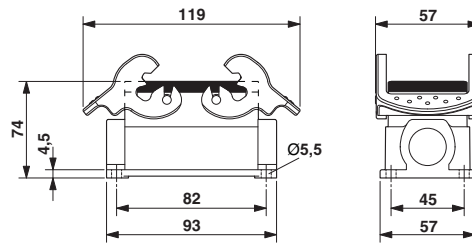

Housing - HC-B 10-SMQ-74/O1PG21 - 1677717

Dimensional drawing

Dimensional drawing

Phoenix Contact 2015 © - all rights reserved
<http://www.phoenixcontact.com>