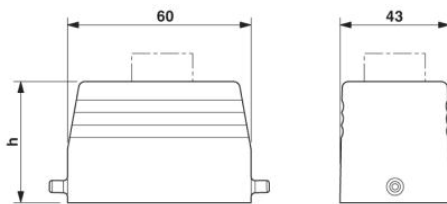

Technical data

General data	
Note	For contact inserts HC-B6, BB10, DD24, M
Design	B6
Height	44 mm
Width	43 mm
Length	60 mm

Housing type	Sleeve housings
Locking type	for single locking latch
Cable exit	Lateral (left/right)
Pg screw connection	With
Type of the screw connection	2x Pg13.5
Wrench size, union nut	20 mm
External cable diameter	7.5 mm ... 12.5 mm
Degree of protection	IP65
Ambient temperature (operation)	-40 °C ... 125 °C
Housing material	Aluminum, die-cast
Housing surface material	Powder-coated, gray
Cable gland material	Nickel-plated brass
Cable seal material	NBR

Certificates / Approvals

Certification

GOST

Diagrams/Drawings

Dimensioned drawing

Address

PHOENIX CONTACT Inc., USA
586 Fulling Mill Road
Middletown, PA 17057, USA
Phone (800) 888-7388
Fax (717) 944-1625
<http://www.phoenixcon.com>