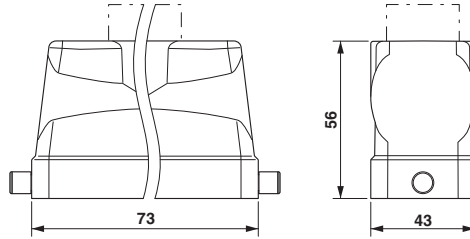

Housing - HC-B 10-TFL-N-O1STM25G - 1460039

Dimensioned drawing

Dimensional drawing