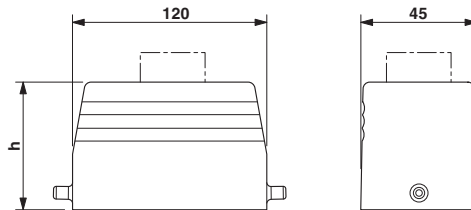

Technical data

Dimensions

Height	76 mm
Width	43 mm
Length	120 mm
Wrench size, union nut	25 mm
External cable diameter	9 mm ... 18 mm

Ambient conditions

Degree of protection of housing (IP)	IP65
Ambient temperature (operation)	-40 °C ... 125 °C

Metal screw connection up to 5 bar, thread length: 7 mm, cable diameter: 11 - 16 mm, WAF 27, screw connection: M25

Cable gland - HC-M-KV-M25(14-21) - 1646007

Metal screw connection up to 5 bar, thread length: 7 mm, cable diameter: 14 - 21 mm, WAF 34, screw connection: M25

Housing - HC-B 24-TFL-76/M1M25S - 1586536

Drawings

Dimensional drawing

Mouser Electronics

Authorized Distributor

Click to View Pricing, Inventory, Delivery & Lifecycle Information:

[Phoenix Contact:](#)

[1586536](#)