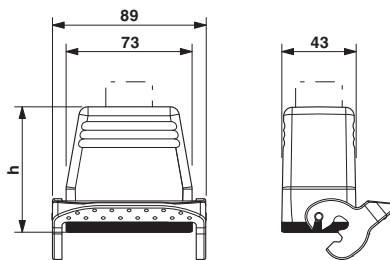

HEAVYCON coupling housing B10, with single locking latch, height 73 mm, with thread 1xM25

Key Commercial Data

Packing unit	1 STK
Weight per Piece (excluding packing)	220.520 g
Custom tariff number	85369010
Country of origin	Germany

Technical data

Dimensions

Height	73 mm
Width	43 mm
Length	73 mm

Ambient conditions

Degree of protection of housing (IP)	IP65
Ambient temperature (operation)	-40 °C ... 125 °C

General

Note	For contact inserts HC-B10, BB18, DD42, M, K8/24
Size	B10
Housing type	Coupling housings
Locking type	With single locking latch
No. of cable outlets	1
Cable exit	straight

Housing - HC-B 10-KML-73/O1STM25 - 1647035

Technical data

General

Screw connection	none
Type of the screw connection	1x M25
Housing material	Aluminum die-cast
Housing surface material	Powder-coated, gray
Seal material	NBR
Material lock	Stainless steel, handle: PA
Material grip body interlock	PA-GF

Drawings

Dimensional drawing

Classifications

eCl@ss

eCl@ss 4.0	27140816
eCl@ss 4.1	27140816
eCl@ss 5.0	27143424
eCl@ss 5.1	27143424
eCl@ss 6.0	27143424
eCl@ss 7.0	27440209
eCl@ss 8.0	27440202
eCl@ss 9.0	27440202