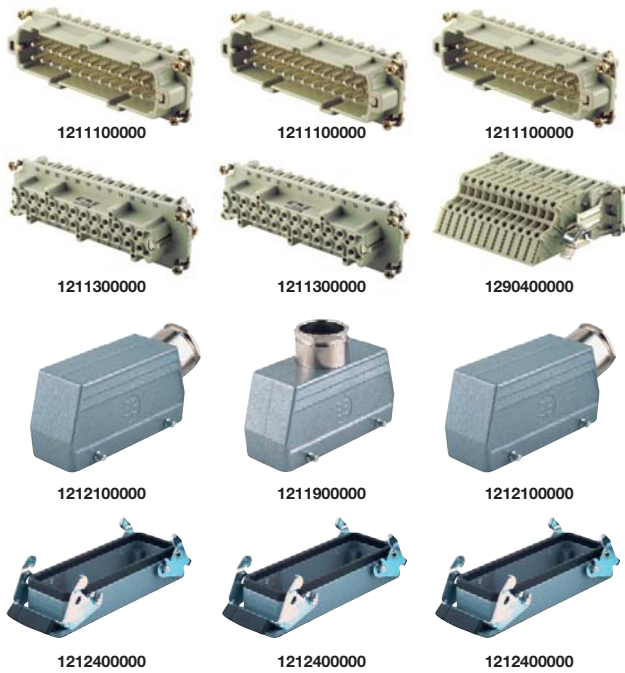

HDC-Kits HE 24-poles

HE 24-poles PG Screw Clamp Connections

CSA 600V • 16 A / UL 600V • 16 A

HDC-KIT-HE 24.130	HDC-KIT-HE 24.131	HDC-KIT-HE 24.230
Version : metal housing Part No. 1712530000	Version : metal housing Part No. 1712690000	Version : metal housing Part No. 1712730000

Screw connection HE-24

24 Pole		Group size 8	
Version	Type	Part No.	Qty.
Male	HDC-HE-24SS	1211100000	1
Female	HDC-HE-24BS	1211300000	1

Screw connection DSTV-K-24

24 Pole		Group size 8	
Version	Type	Part No.	Qty.
Female	DSTV-K-BL 24	1290400000	1

Plug hood HB-24

Side locking lower side		Group size 8	
Version	Type	Part No.	Qty.
Standard housing			
1 x Pg21 complete			
HDC-HB-24-TSVU1/21P		1212100000	1
1 x Pg21 complete			
HDC-HB-24-TOVU1/21P		1211900000	1

Bulkhead housing HB-24

Side locking lower side		Group size 8	
Version	Type	Part No.	Qty.
Standard housing		HDC-HB-24-AVU	1212400000