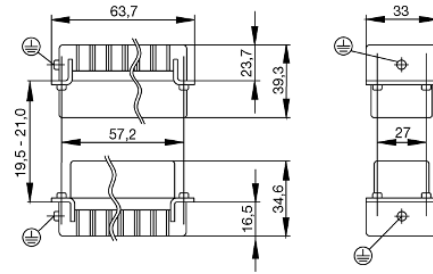

Data sheet

**HDC insert
HDC HD 24 MC**

Weidmüller Interface GmbH & Co. KG
Klingenbergstraße 16
D-32758 Detmold
Germany
Fon: +49 5231 14-0
Fax: +49 5231 14-292083
www.weidmueller.com

Drawings