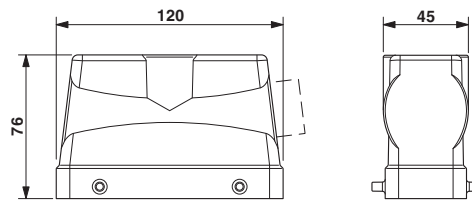

Technical data

Dimensions

Height	76 mm
Width	43 mm
Length	120 mm

Ambient conditions

Degree of protection of housing (IP)	IP65
Ambient temperature (operation)	-40 °C ... 125 °C

General

Note	For contact inserts HC-B24, BB46, BBB64, D64, DD108, M
Type	B24
Housing type	Sleeve housing
Locking type	For double locking latch
No. of cable outlets	1
Cable exit	Lateral
Screw connection	none
Type of the screw connection	1x M32
Housing material	Aluminum die-cast

Metal screw connection with cable bend protection and strain relief, thread length: 8 mm, cable sealing area: 18 - 27 mm, clamping area: 20 - 30 mm, SW 40, screw connection: M32

Plug for cable screw gland

Dimensioned drawing

Dimensional drawing

Phoenix Contact 2015 © - all rights reserved
<http://www.phoenixcontact.com>